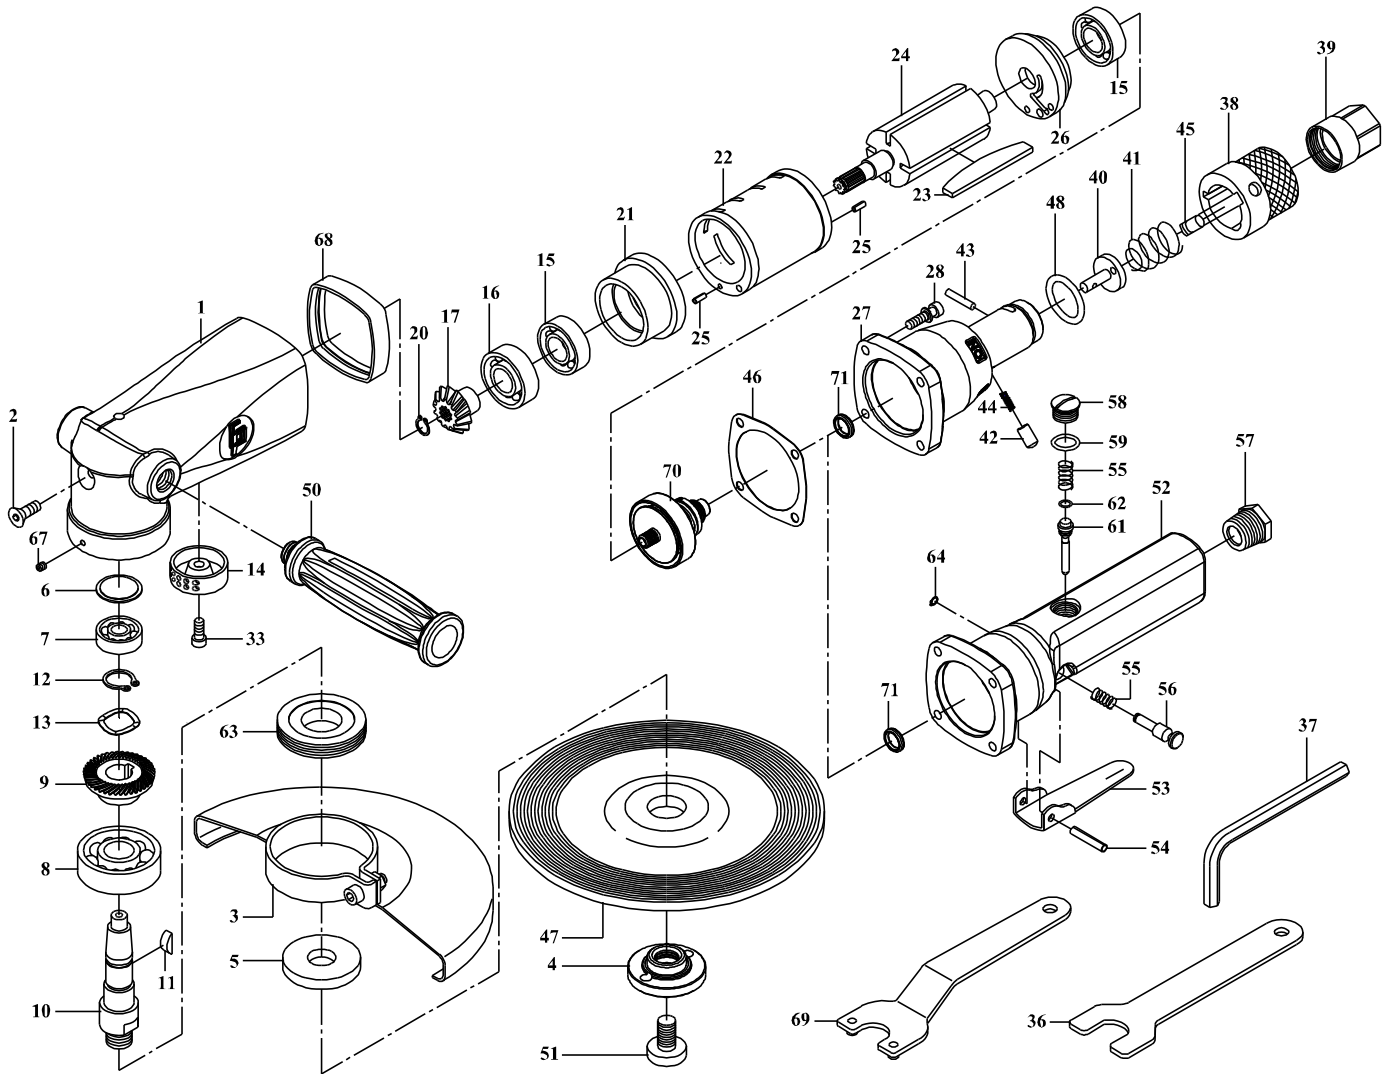

GISON Pneumatic Tools

GP-831/831LN 7" Air Angle Grinder

PARTS LIST

✳ : Consuming Part

Item No.	Part No.	Description	Qty.	Item No.	Part No.	Description	Qty.	Item No.	Part No.	Description	Qty.
1	831001	Body	1	21	831021	Front Plate	1	48	OR035	O-Ring	1
2	MT001	Screw	1	22	831022	Cylinder	1	50	829027	Dead Handle	1
3	831003	Disc Cover	1	✳ 23	831023	Rotor Blade	4	51	831051	Disc Stop Screw	1
✳ 4	831004	Disc Nut (5/8-11)	1	24	831024	Rotor	1	52	831052P	Governor Case	1
	831069	Disc Nut (M14)	1	25	SP025	Spring Pin	2	53	831053	Lever	1
5	831005	Disc Receiver (5/8-11)	1	26	831026	Rear Plate	1	54	SP028	Spring Pin	1
	831005LA	Disc Receiver (M14)	1	27	831027P	Governor Case	1	55	S028	Valve Spring	2
6	831006	Spacer	1	28	CAP016	Cap Screw	4	56	831056	Save Lever	1
7	B629ZZ	Ball Bearing	1	33	CAP017	Screw	1	57	831057	Hose Asapter	1
8	B6303ZZ	Ball Bearing	1	36	829048	Stop Spanner	1	58	832052	Valve Screw	1
✳ 9	831009	Bevel Gear	1	37	831037	Hex Spanner	1	59	OR033	O-Ring	1
	831010	Gear Shaft	1	38	831038	Valve Ring	1	61	831061	Valve Pin	1
10	831010LA	Gear Shaft (M14)	1	39	831039	Valve Joint	1	✳ 62	OR034	O-Ring	1
	KR003	Key	1	✳ 40	832033	Throttle Valve	1	63	831063	Nut	1
12	C15	Retaining Ring	1	✳ 41	832038	Coil Spring	1	64	C5	Retaining Ring	1
13	WW15	Spring Washer	1	42	831042	Stop Pin	1	67	MS006	Screw	1
14	831014	Exhaust Deffector	1	43	P014	Pin	1	68	829049	Rubber	1
15	B6201	Ball Bearing	2	44	S025	Spring	1	69	829047	Disc Spanner	1
16	B6202ZZ	Ball Bearing	1	45	831045	Valve Pin	1	70	831h02	Governor Assembly	1
✳ 17	831017	Bevel Pinion	1	46	831046	Gasket	1	71	SG015	Oil Seal	1
✳ 20	C9	Retaining Ring	1	47	831047	Disc Wheel	1				