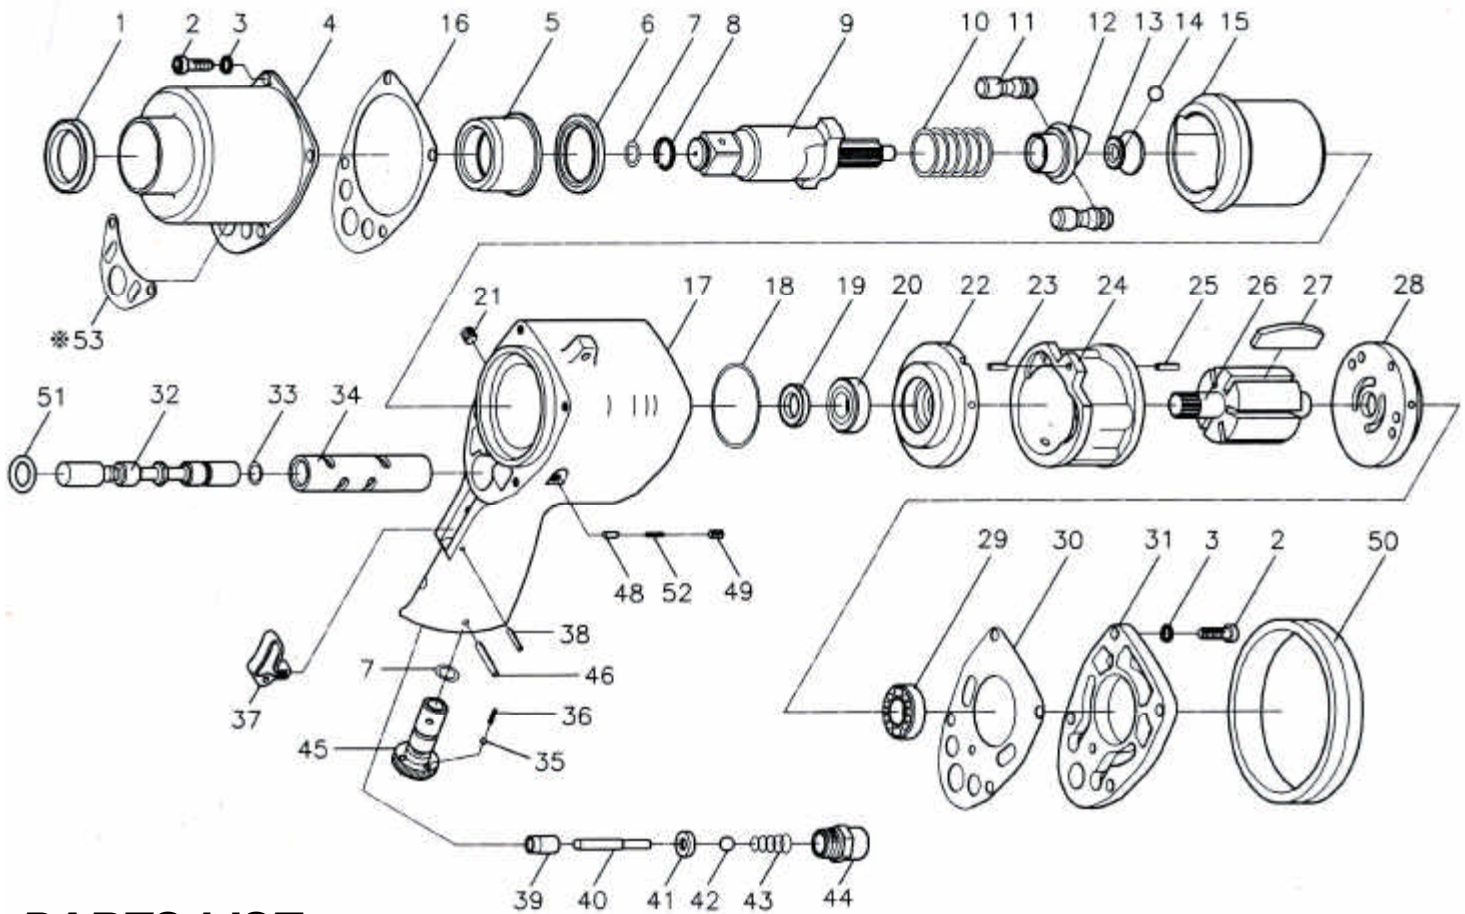

GISON Pneumatic Tools

GW-24D 3/4" Heavy Duty Air Impact Wrench

PARTS LIST

✳ : Consuming Part

Item No.	Part No.	Description	Qty.	Item No.	Part No.	Description	Qty.
1	24D001	Oil Seal	1	28	24D028	Rear End Plate	1
2	24D002	Cap Screw	4	29	24D029	Ball Bearing	1
3	24D003	Spring Washer	8	30	24D030	Rear Gasket	1
4	24D004	Hammer Case	1	31	24D031	Rear Cover	1
5	24D005	Anvil Bushing	1	32	24D032	Reverse Valve	1
6	24D006	Spacer	1	33	24D033	O-Ring	1
7	24D007	O-Ring	2	34	24D034	Valve Sleeve	1
8	24D008	Anvil Collar	1	35	24D035	Steel Ball	1
9	24D009S	Anvil	1	36	24D036	Spring	1
	24D009L	6" Anvil		37	24D037	Trigger	1
10	24D010	Spring	1	38	24D038	Spring Pin	1
11	24D011	Hammer Pin	2	39	24D039	Bushing	1
12	24D012	Cam	1	40	24D040	Valve Stem	1
13	24D013	Cam Foundation	1	41	24D041	Bushing	1
14	24D014	Steel Ball	1	42	24D042	Steel Ball	1
15	24D015	Hammer Cage	1	43	24D043	Spring	1
16	24D016	Front Gasket	1	44	24D044A	Air Inlet (1/4" PF)	1
17	24D017	Motor Housing	1		24D044B	Air Inlet (1/4" PT)	
18	24D018	O-Ring	1		24D044C	Air Inlet (1/4" NPT)	
19	24D019	Ball Bearing	1	45	24D045	Regulator	1
20	24D020	Oil Seal	1	46	24D046	Spring Pin	1
21	24D021	Set Screw	1	47	24D047	Protecting Rubber	1
22	24D022	Front End Plate	1	48	24D048	Pin	1
23	24D023	Spring Pin	1	49	24D049	Set Screw	1
24	24D024	Cylinder	1	50	24D050	Rear Rubber	1
25	24D025	Spring Pin	1	51	24D051	O-Ring	1
26	24D026	Rotor	1	52	24D052	Spring	1
27	24D027	Rotor Blade	6	53	24D053	Exhaust Deflector	1