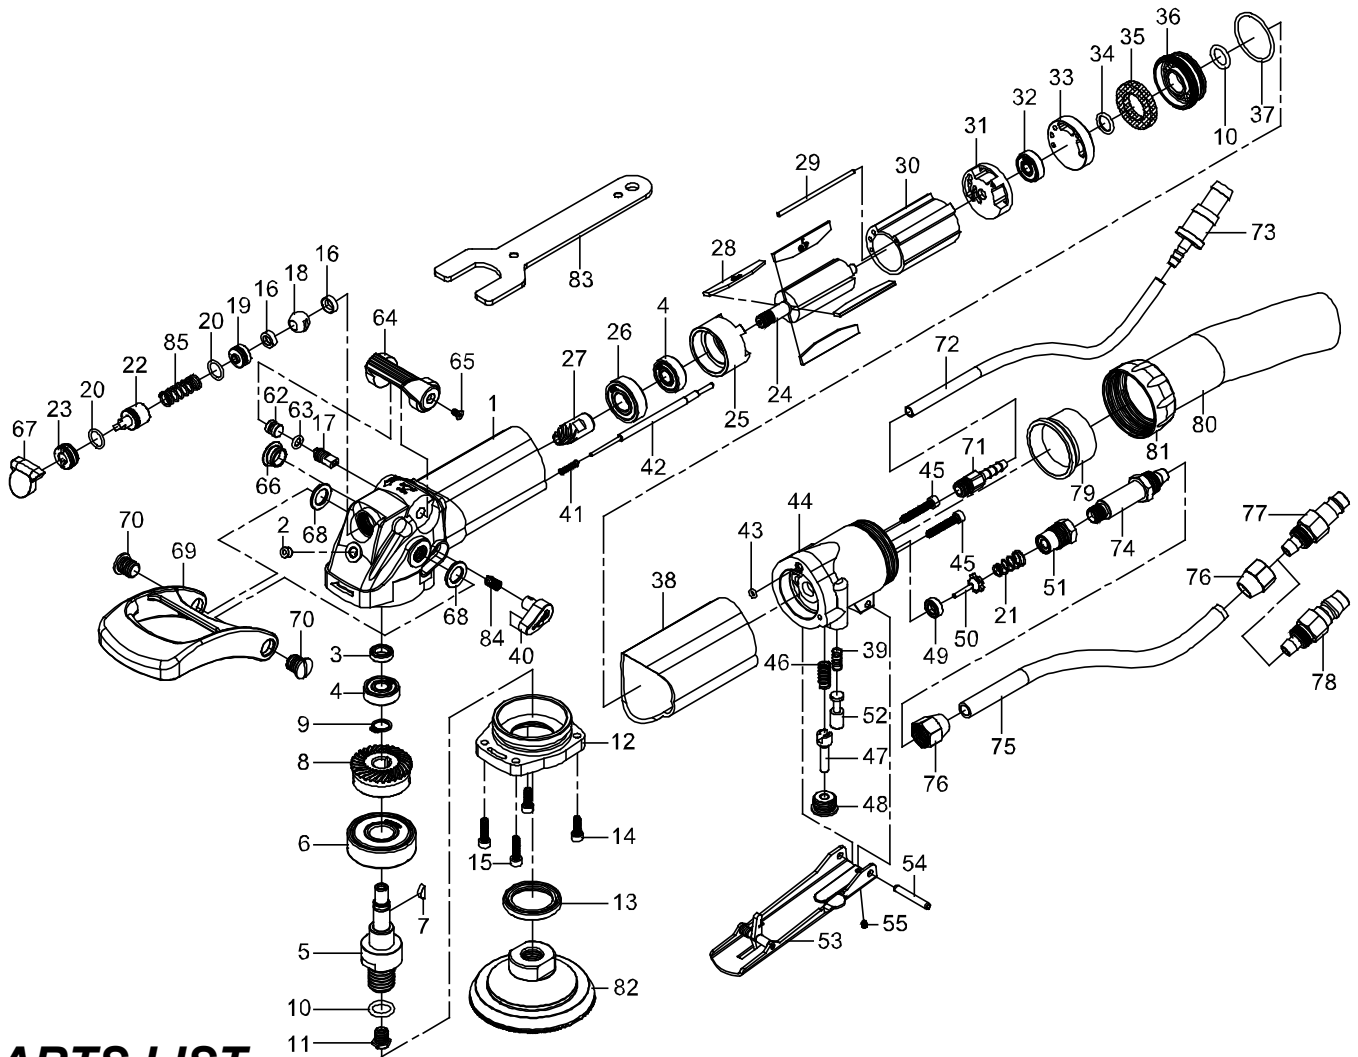

GISON Pneumatic Tools

GPW-221L Wet Air Sander/Polisher (No Spanner) W/Safety Lever

PARTS LIST

★ :Consuming Part

Item No	Part No	Description	Qty	Item No	Part No	Description	Qty	Item No	Part No	Description	Qty
1	221A10000	Body	1	27	221A50500	Pinion Gear	1	54	SP018	Spring Pin	1
2	221A10800	Grease Hole	1	28	221A50200	Rotor Blade	4	55	MS021	Regulation Screw	1
3	SG009	Oil Seal	1	29	P029	Pin	1	62	221A20401	Seal Bushing	1
4	B608LLU	Ball Bearing	2	30	221A50000	Cylinder	1	63	OR029	O-Ring	1
5	221A60000	Main Shaft (5/8-11)	1	31	221A50600	Rear Cap	1	64	221A20400	Water Regulator	1
	221A60000A	Main Shaft (M14)		32	B626LLU	Ball Bearing	1	65	MT005	Screw	1
6	B6302ZZ	Ball Bearing	1	33	221A50700	Cylinder Bushing	1	66	221A20503	Guard	1
7	KR004	Key	1	34	OR006	O-Ring	1	67	221A20504	Guard	1
8	221A60100A	Bevel Gear	1	35	221A10701	Muffler	1	68	221A10900	Washer	2
9	C10	Retaining Ring	1	36	221A10700	Screw Bushing	1	69	221A70000	C-Handle	1
10	OR031	O-Ring	2	37	OR065	O-Ring	1	70	7W040	Cap Screw	2
11	829055W	Water Exit	1	38	221LA10100	Rubber Sleeve	1	71	218011	Water Valve	1
12	221A10400	Shaft Protector	1	39	S036	Spring	1	72	218021	Water Inlet Tube	1
13	SG005	Oil Seal	1	40	221A10500	Spindle Locking Button	1	73	7W019-1	Water Valve	1
14	CAP007	Screw	2	41	S023	Spring	1	74	221A30100	Air Inlet Nozzle	1
15	CAP020	Screw	2	42	221A20301	Pin	1	75	218023	Air Inlet Tube	1
16	221A20100	Bushing	2	43	OR063	O-Ring	1	76	7W043	Hose Adaptor	2
17	221A20200	Shifting Shaft	1	44	221LA20000	Exhaust Plate Set	1	77	218019	1/4" Plug, Orion Type	1
18	221A20101	Ball Valve	1	45	CAP038	Screw	2	78	218020	1/4" Plug, Nitto Type	1
19	221A20102	Rotary Bushing	1	46	S069	Spring	1	79	221A20901	Air Exhaust Bushing	1
20	OR062	O-Ring	2	47	221LA20500	Pin	1	80	218024	Air Exhaust Tube	1
21	S068	Spring	1	48	221LA20203	Screw	1	81	221A20900	Screwing Retainer	1
22	221A20500	Shifting Shaft	1	49	SG013	Oil Seal	1	82	7W037	3" Sanding Pad	1
23	221A20600	Lock Bushing	1	50	221LA20400	Stem	1	83	831066	Stop Spanner	1
24	221A50100	Rotor	1	51	221A30000	Screw	1	84	S070	Spring	1
25	221A50300	Cylinder Cap	1	52	221LA10200	Rod	1	85	S041	Spring	1
26	B6001ZZ	Ball Bearing	1	53	221LJ01	Safety Lever Assy.	1				