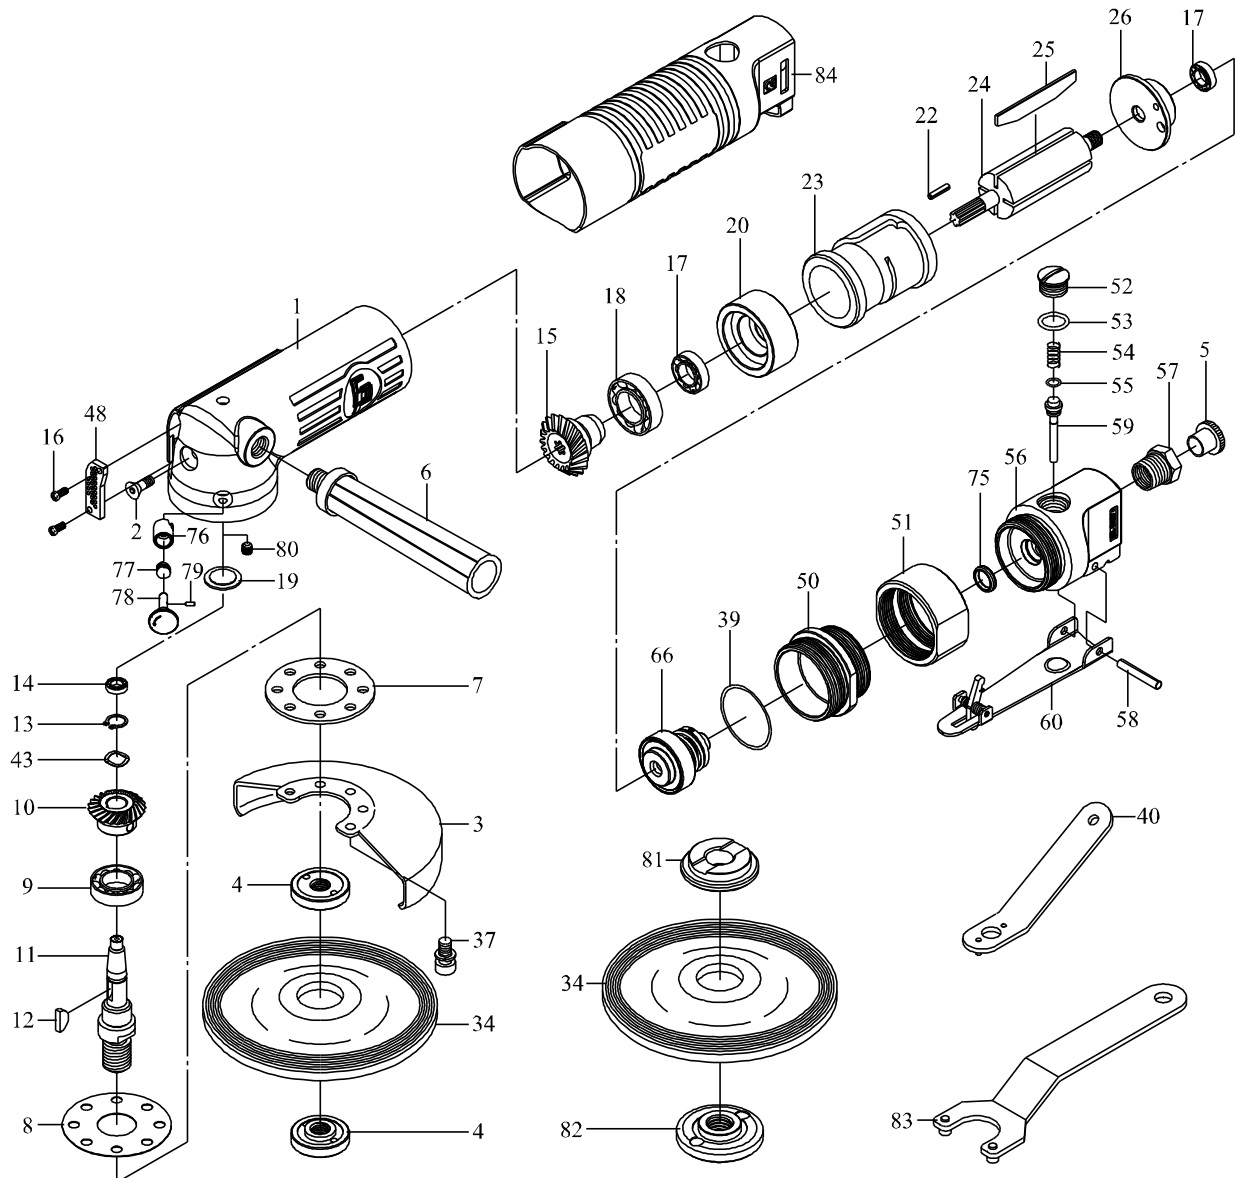

## GP-832LS 4" Air Angle Grinder (Safety Lever 3/8-24)

### PARTS LIST

✱ : Consuming Part

Item No	Part No	Description	Qty	Item No	Part No	Description	Qty	Item No	Part No	Description	Qty
1	832001B	Body	1	✱ 17	B608ZZ	Ball Bearing	2	54	S028	Valve Spring	1
2	MT001	Screw	1	18	B6201	Ball Bearing	1	55	OR034	O-Ring	1
3	832003	Disc Cover 4"	1	19	832019	Spacer	1	56	832056P	Valve Housing	1
	911016	Disc Cover 5"		20	829023	Front Plate	1	57	832057	Hose Adapter	1
✱ 4	832N04	Disc Nut (3/8-24)	2	22	SP025	Spring Pin	1	58	SP018	Spring Pin	1
	832004	Disc Nut (M10)		23	829022	Cylinder	1	59	832059	Valve Pin	1
5	829046	Plastic Cover	1	24	832024	Rotor	1	60	832j01	Complete Lever Assembly	1
6	832006	Grip	1	✱ 25	829019	Rotor Blade	4	66	832h02	Governor Assy	1
7	832007	Retainer	1	26	829018	Rear Plate	1	75	SG015	Oil Seal	1
8	832008	Gasket	1	34	832034	4" Disc Wheel	1	76	832077	Fix Bushing	1
9	B6202ZZ	Ball bearing	1		911020	5" Disc Wheel		77	S055	Spring	1
✱ 10	832010B	Bevel Gear	1	37	CAP005	Cap Screw	4	78	832076	Fix Pin	1
11	832011	Gear Shaft (3/8-24)	1	39	OR032	O-Ring	1	79	P013	Pin	1
	832011a	Gear Shaft (M10)		40	832040	Disc Spanner	1	80	MS002	Screw	1
	911012	Gear Shaft (M14)		43	WW10	Wave Washer	1	81	911019	Disc Receiver (M14)	1
12	KR002	Key	1	48	832048	Exhaust Cover	1	82	911021	Disc Nut (M14)	1
13	C10	Retaining Ring	1	50	832050	Lock Ring	1	83	829047	Disc Spanner	1
14	B626ZZ	Ball Bearing	1	51	832051	Coupling Nut	1	84	832068	Rubber Sleeve	1
✱ 15	832015	Pinion Gear	1	52	832052	Valve Screw	1				
16	TP3X10	Screw	2	53	OR033	O-Ring	1				