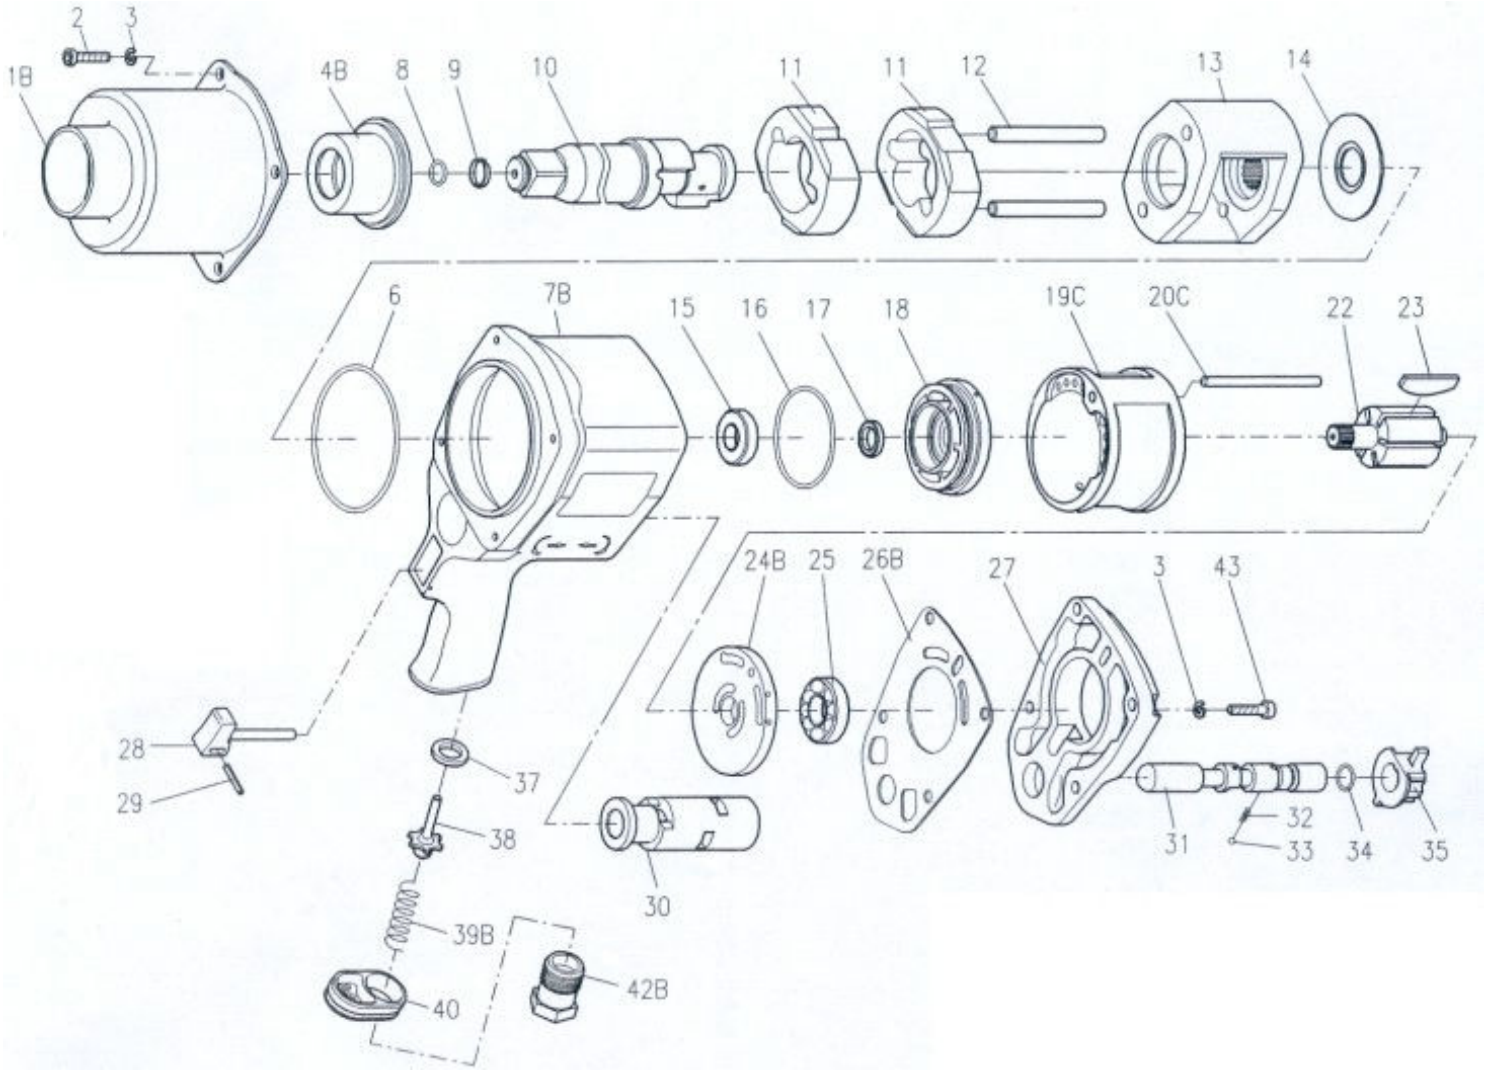

GISON Pneumatic Tools

GW-24E 3/4" Heavy Duty Air Impact Wrench

PARTS LIST

◆ : Consuming Part

Item No.	Part No.	Description	Qty.	Item No.	Part No.	Description	Qty.
1B	24E001	Hammer Case	1	23	24E023	Rotor Blade	6
2	24E002	Cap Screw	8	24B	24E024	Rear End Plate	1
3	24E003	Spring Washer	8	25	24E025	Ball Bearing	1
4B	24E004	Bushing	1	26B	24E026	Rear Gasket	1
6	24E006	O-Ring	1	27	24E027	Rear Cover	1
7B	24E007	Motor Housing	1	28	24E028	Trigger	1
8	24E008	O-Ring	1	29	24E029	Spring Pin	1
9	24E009	Anvil Collar	1	30	24E030	Valve Sleeve	1
10	24E010A	Anvil	1	31	24E031	Reverse Valve	1
	24E010B	6" Anvil	1	32	24E032	Spring	1
11	24E011	Hammer	2	33	24E033	Steel Ball	1
12	24E012	Hammer Pin	2	34	24E034	O-Ring	1
13	24E013	Hammer Cage	1	35	24E035	Regulator Knob	1
14	24E014	Rear Washer	1	37	24E037	Bushing	1
15	24E015	Ball Bearing	1	38	24E038	Valve Stem	1
16	24E016	O-Ring	1	39B	24E039	Spring	1
17	24E017	Oil Seal	1	42B	24E040	Exhaust Deflector	1
18	24E018	Front End Plate	1		24E042A	Air Inlet (3/8"PF)	1
19C	24E019	Cylinder	1		24E042B	Air Inlet (3/8"PT)	
20C	24E020	Pin	1	24E042C	Air Inlet (3/8"NPT)		
22	24E022	Rotor	1				

※ If you need to order parts, please mark both **Parts No.** and **Description.**

<http://www.gison.com>