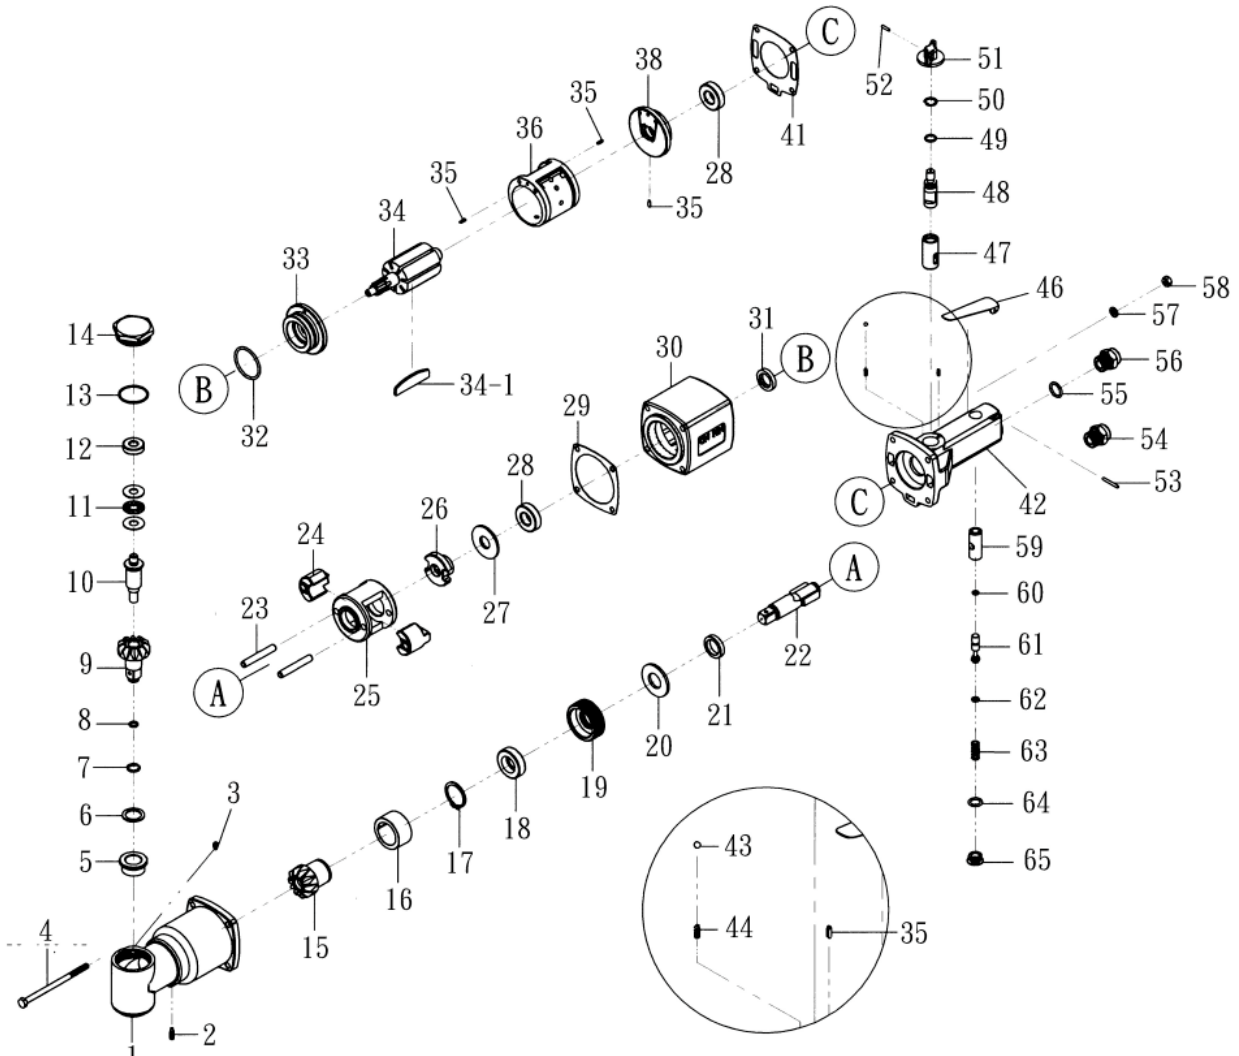

GISON Pneumatic Tools

GP-130L90 1/2" Air Impact Wrench

PARTS LIST

⚙ : Consuming Part

Item No.	Part No.	Description	Qty.	Item No.	Part No.	Description	Qty.	Item No.	Part No.	Description	Qty.
01	130L9001	L Head	1	22	130L9022	Anvil	1	46	130L90	Switch Lever	1
02	130L9002	Screw	1	23	130L9023	Pin (ø 7.46x49)	2	47	130L90	Bushing	1
03	130L9003	Screw	1	24	130L9024	Hammer	2	48	130L90	Reverse Valve	1
04	130L9004	Screw	4	25	130L9025	Hammer Case	1	49	130L90	O-Ring (P10x1.9)	1
05	130L9005	Bushing	1	26	130L9026	Hammer Cam	1	50	130L90	Stopping Wheel	1
06	130L9006	Washer	1	27	130L9027	Washer	1	51	130L90	Reverse	1
07	130L9007	Retaining Ring	1	28	130L9028	Ball Bearing	2	52	130L90	Pin (ø 3x12)	1
08	130L9008	O-Ring (P7x1.9)	1	29	130L9029	Packing	1	53	130L90	Pin (ø 3x24)	1
09	130L9009	Driving Rod	1	30	130L9030	Handle	1	54	130L90	Air Inlet (18)	1
10	130L9010	Pin	1	31	130L9031	Oil Seal	1	55	130L90	O-Ring (P14x2.4)	1
11	130L9011	Ball Bearing	1	32	130L9032	O-Ring	1	56	130L90	Air Inlet (19)	1
12	130L9012	Ball Bearing	1	33	130L9033	Front Plate	1	57	130L90	Washer	4
13	130L9013	O-Ring	1	34	130L9034	Rotor	1	58	130L90	Bolt	4
14	130L9014	Bearing Cap	1	34-1	130L9034-1	Rotor Blade	7	59	130L90	Bushing	1
15	130L9015	Driving Rod	1	35	130L90	Pin (ø 3x8)	4	60	130L90	O-Ring (P4x1.9)	1
16	130L9016	Bushing	1	36	130L90	Cylinder	1	61	130L90	Valve Rod	1
17	130L9017	Stopping Wheel	1	38	130L90	Rear Plate	1	62	130L90	O-Ring (P5x1.9)	1
18	130L9018	Ball Bearing	1	41	130L90	Packing	1	63	130L90	Spring	1
19	130L9019	Bolt	1	42	130L90	Handle	1	64	130L90	O-Ring (P11x2.4)	1
20	130L9020	Washer	1	43	130L90	Steel Ball	1	65	130L90	Screw	1
21	130L9021	Ring	1	44	130L90	Spring	1				