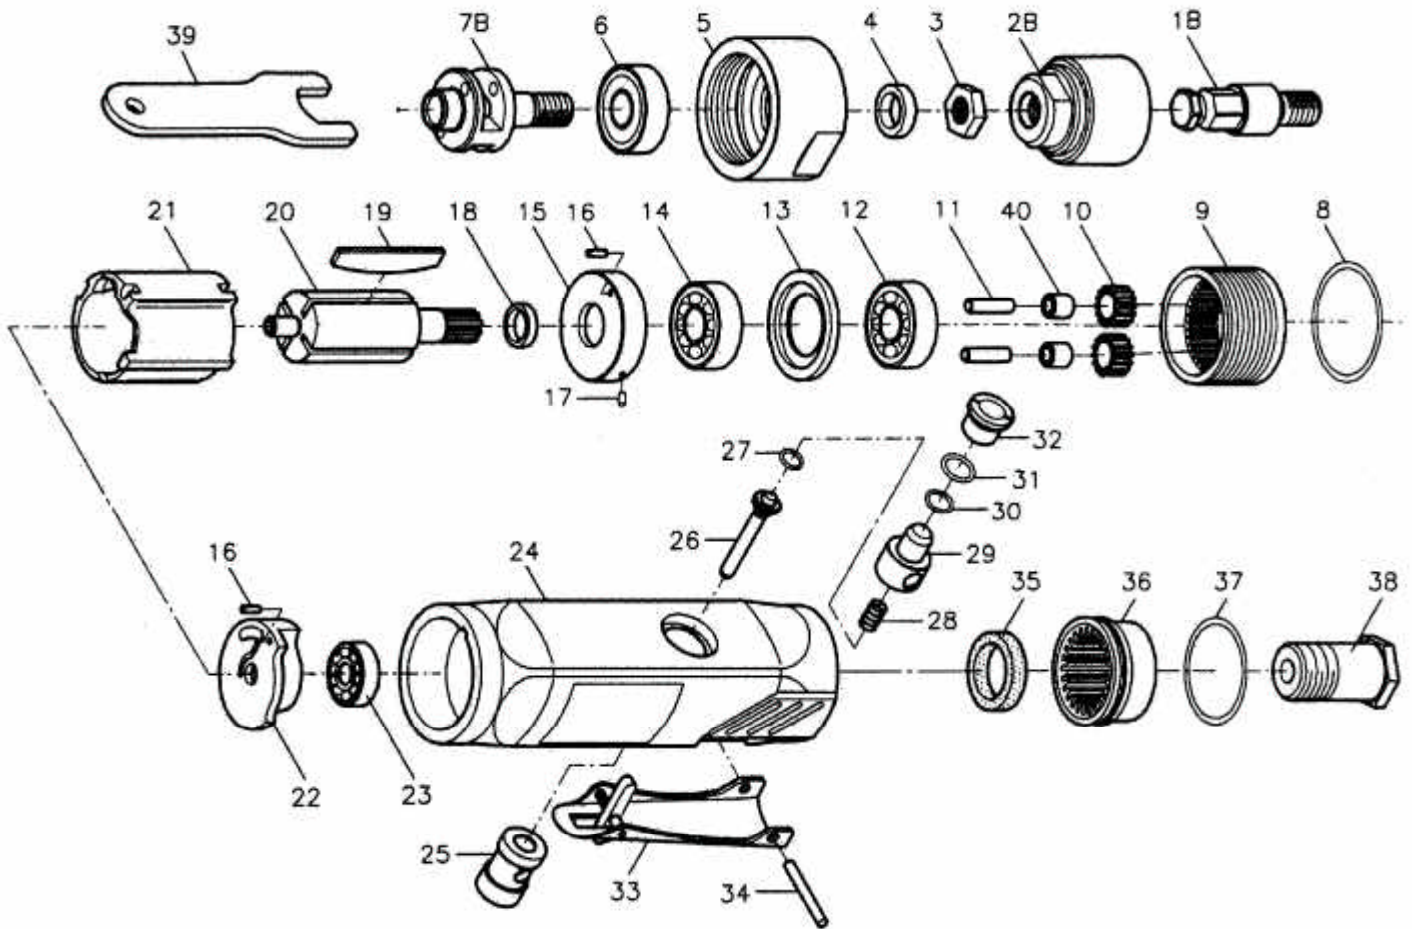

GISON Pneumatic Tools

GP-824TD Professional Low-Speed Tire Buffer

PARTS LIST

✳ : Consuming Part

Item No.	Part No.	Description	Qty.	Item No.	Part No.	Description	Qty.
1B	824TD1B	Spindle	1	22	824TD22	Rear End Plate	1
2B	824TD2B	Q.C	1	23	824TD23	Ball Bearing	1
3	824TD03	Nut	1	24	824TD24	Motor Housing	1
4	824TD04	Spacer	1	25	824TD25	Bushing	1
5	824TD05	Housing Cover	1	26	824TD26	Valve Stem	1
6	824TD06	Ball Bearing	1	27	824TD27	O-Ring	1
7B	824TD7B	Cage	1	28	824TD28	Spring	1
8	824TD08	O-Ring	1	29	824TD29	Regulator	1
9	824TD09	Idler Gear Housing	1	30	824TD30	O-Ring	1
10	824TD10	Idler Gear	2	31	824TD31	O-Ring	1
11	824TD11	Pin	2	32	824TD32	Valve Plug	1
12	824TD12	Ball Bearing	1	33	824TD33	Throttle Lever	1
13	824TD13	Spacer	1	34	824TD34	Spring Pin	1
14	824TD14	Ball Bearing	1	35	824TD35	Muffler	1
15	824TD15	Front End Plate	1	36	824TD36	Hose Adapter	1
16	824TD16	Spring Pin	2	37	824TD37	O-Ring	1
17	824TD17	Spring Pin	1	38	824TD38A	Air Inlet (1/4"PF)	1
18	824TD18	Spacer	1		824TD38B	Air Inlet (1/4"PT)	
19	824TD19	Rotor Blade	4		824TD38C	Air Inlet (1/4"NPT)	
20	824TD20	Rotor	1	39	824TD39	Spanner	1
21	824TD21	Cylinder	1	40	824TD40	Needle Bearing	1