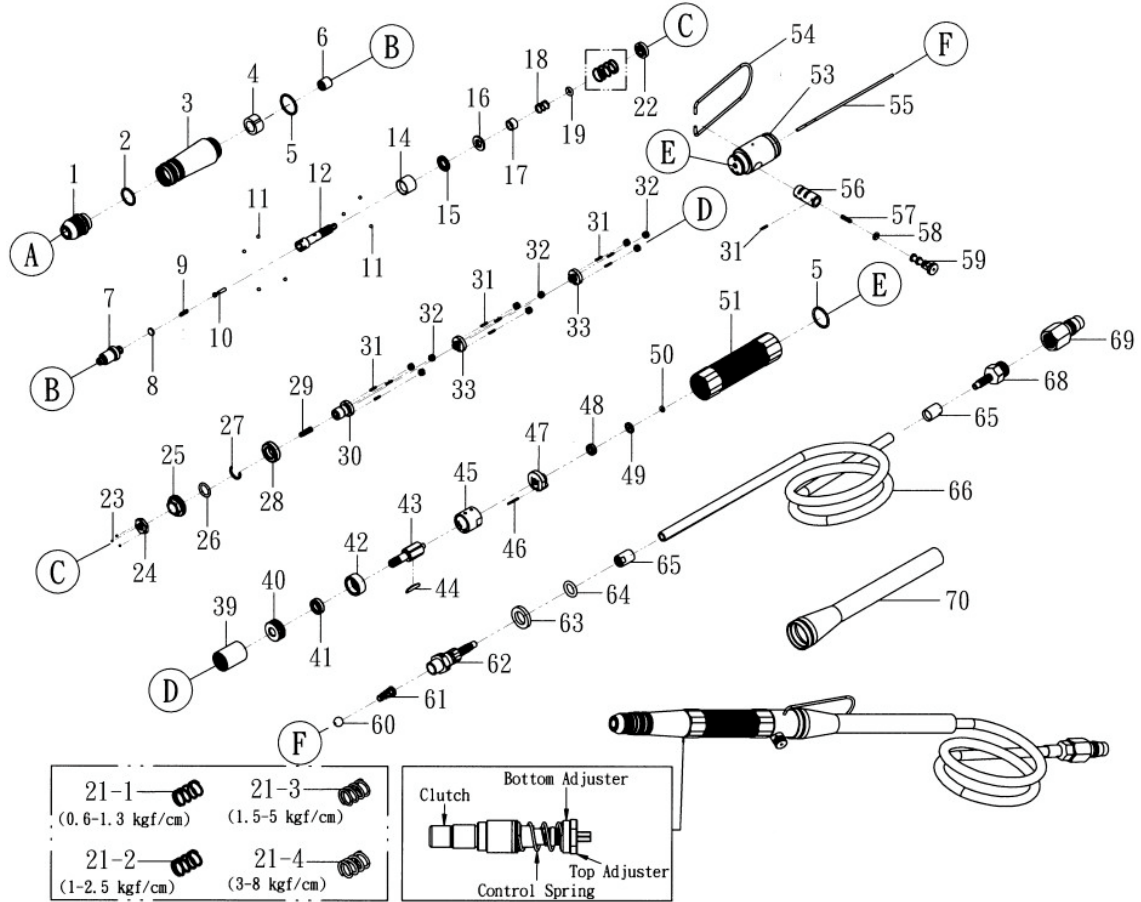

GISON Pneumatic Tools

GP-906B Auto Shut-off Screw Driver

PARTS LIST

✦ : Consuming Part

Item No.	Part No.	Description	Qty.	Item No.	Part No.	Description	Qty.
1	906B01	Front Cap	1	32	906B32	Gear	9
2	906B02	O-Ring (P12.5x1.5)	1	33	906B33	Gear	2
3	906B03	Front Cap	1	39	906B39	Gear Ring	1
4	906B04	Bushing	1	40	906B40	Washer	1
5	906B05	O-Ring (P15.5x1.5)	2	41	906B41	Ball Bearing (R188)	1
6	906B06	Bushing	1	42	906B42	Front Plate	1
7	906B07	Anvil	1	43	906B43	Rotor	1
8	906B08	Washer	1	44	906B44	Rotor Blade	5
9	906B09	Spring	1	45	906B45	Cylinder	1
10	906B10	Valve Rod	1	46	906B46	Pin (ø 1.5x12)	1
11	906B11	Steel Ball (ø 2.5mm)	7	47	906B47	Rear Plate	1
12	906B12	Driving Rod	1	48	906B48	Ball Bearing (684)	1
14	906B14	Bushing	1	49	906B49	Washer	1
15	906B15	Ball Bearing	1	50	906B50	O-Ring (P2x1.5)	1
16	906B16	Washer	1	51	906B51	Handle	1
17	906B17	Swith	1	53	906B53	Handle	1
18	906B18	Spring	1	54	906B54	Hook	1
19	906B19	O-Ring (P4x1.9)	1	55	906B55	Driver	1
21-1	906B21-1	Spring (d: ø 1)	1	56	906B56	Bushing	1
21-2	906B21-2	Spring (d: ø 1.2)	1	57	906B57	Spring	1
21-3	906B21-3	Spring (d: ø 1.5)	1	58	906B58	O-Ring (P3.5x1.5)	1
21-4	906B21-4	Spring (d: ø 1.7)	1	59	906B59	Reverse Valve	1
22	906B22	Washer	1	60	906B60	Plastic Ball	1
23	906B23	Steel Ball (ø 1/16")	3	61	906B61	Spring	1
24	906B24	Bolt	1	62	906B62	Air Inlet	1
25	906B25	Bolt	1	63	906B63	Muffer	1
26	906B26	O-Ring (P9x1.8)	1	64	906B64	O-Ring (P9.2x2.5)	1
27	906B27	Stopping Wheel (ø 9mm)	1	65	906B65	Bolt	2
28	906B28	Ball Bearing (689)	1	66	906B66	Plastic Hose	1
29	906B29	Spring	1	68	906B68	Air Inlet	1
30	906B30	Driving Rod	1	69	906B69	Air Inlet	1
31	906B31	Pin (ø 1.5x7)	10	70	906B70	Muffer	1