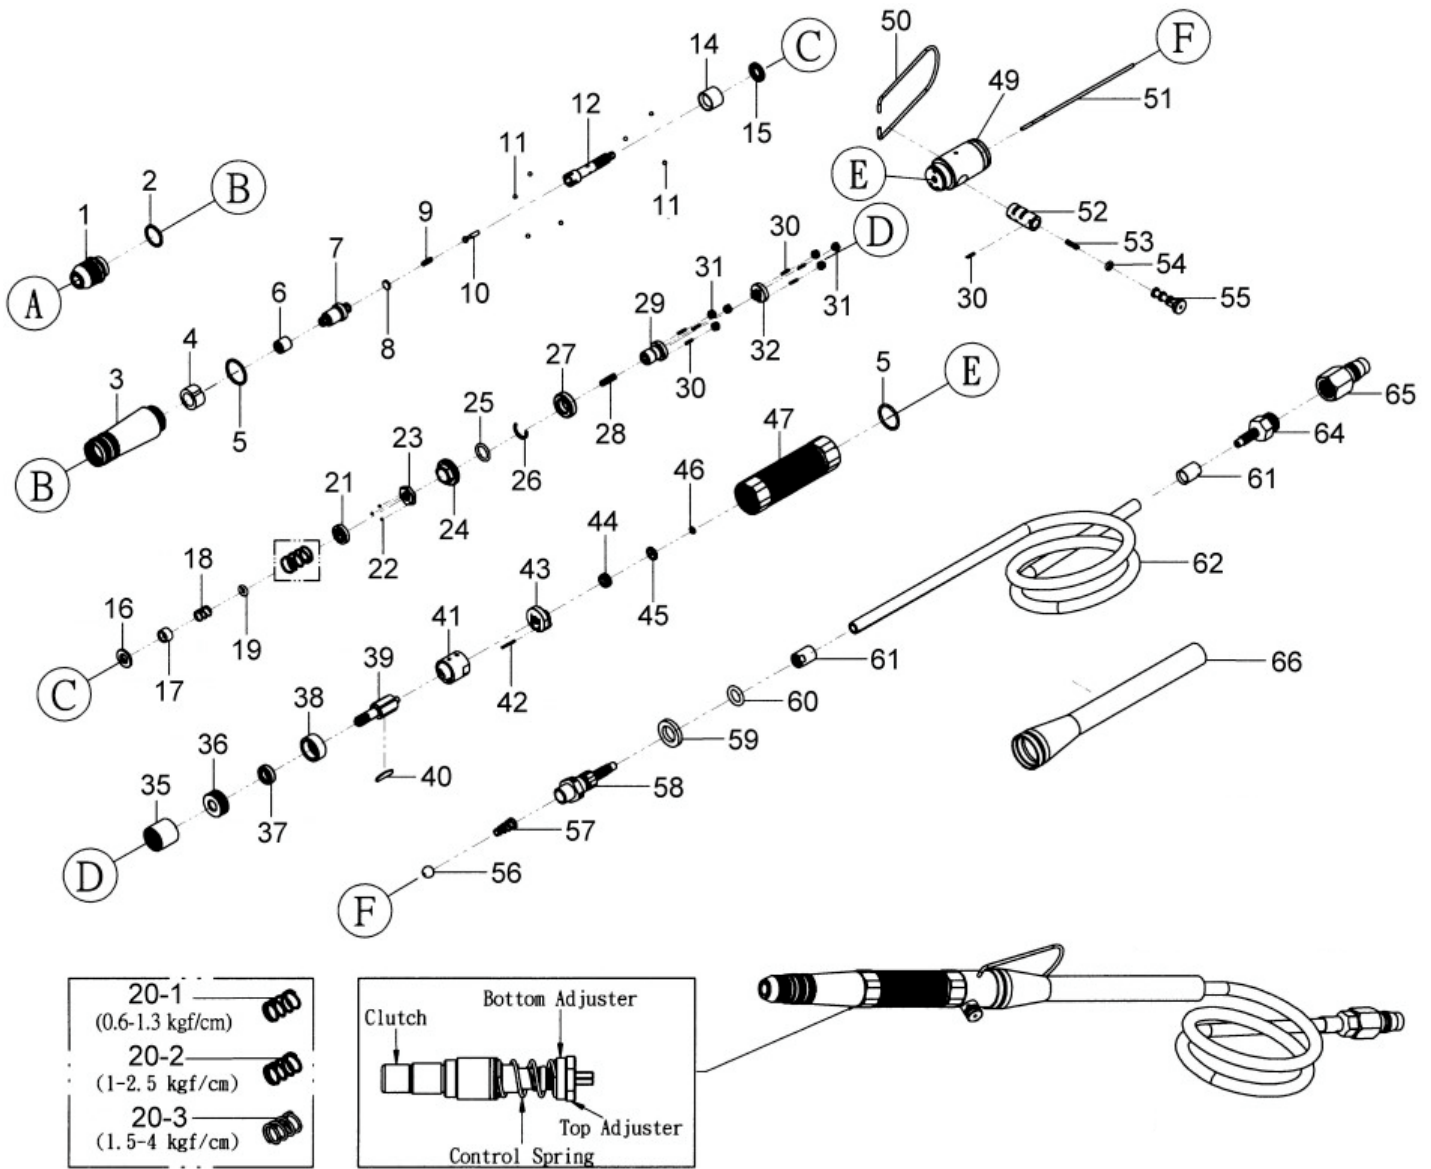

GISON Pneumatic Tools

GP-906A Auto Shut-off Screw Driver

PARTS LIST

✳ : Consuming Part

Item No.	Part No.	Description	Qty.	Item No.	Part No.	Description	Qty.	Item No.	Part No.	Description	Qty.
1	906A01	Front Cap	1	21	906A21	Washer	1	44	906A44	Ball Bearing (684)	1
2	906A02	O-Ring (P12.5x1.5)		22	906A22	Steel Ball (ø1/16")	3	45	906A45	Washer	1
3	906A03	Front Cap	1	23	906A23	Bolt	1	46	906A46	O-Ring (P2x1.5)	1
4	906A04	Bushing	1	24	906A24	Bolt	1	47	906A47	Handle	1
5	906A05	O-Ring (P15.5x1.5)	2	25	906A25	O-Ring (P9x1.8)	1	49	906A49	Handle	1
6	906A06	Bushing	1	26	906A26	Stopping Wheel (ø9mm)	1	50	906A50	Hook	1
7	906A07	Anvil	1	27	906A27	Ball Bearing (689)	1	51	906A51	Driver	1
8	906A08	Washer	1	28	906A28	Spring	1	52	906A52	Bushing	1
9	906A09	Spring	1	29	906A29	Driving Rod	1	53	906A53	Spring	1
10	906A10	Valve Rod	1	30	906A30	Pin (ø1.5x7)	7	54	906A54	O-Ring (P3.5x1.5)	1
11	906A11	Steel Ball (ø2.5mm)	7	31	906A31	Gear	6	55	906A55	Reverse Valve	1
12	906A12	Driving Rod	1	32	906A32	Gear	1	56	906A56	Plastic Ball	1
14	906A14	Bushing	1	35	906A35	Gear Ring	1	57	906A57	Spring	1
15	906A15	Ball Bearing	1	36	906A36	Washer	1	58	906A58	Air Inlet	1
16	906A16	Washer	1	37	906A37	Ball Bearing (R188)	1	59	906A59	Muffer	1
17	906A17	Swith	1	38	906A38	Front Plate	1	60	906A60	O-Ring (P9.2x2.5)	1
18	906A18	Spring	1	39	906A39	Rotor	1	61	906A61	Bolt	2
19	906A19	O-Ring (P4x1.9)	1	40	906A40	Rotor Blade	5	62	906A62	Plastic Hose	1
20-1	906A20-1	Spring (d: ø1)	1	41	906A41	Cylinder	1	64	906A64	Air Inlet	1
20-2	906A20-2	Spring (d: ø1.2)	1	42	906A42	Pin (ø1.5x12)	1	65	906A65	Air Inlet	1
20-3	906A20-3	Spring (d: ø1.5)	1	43	906A43	Rear Plate	1	66	906A66	Muffer	1