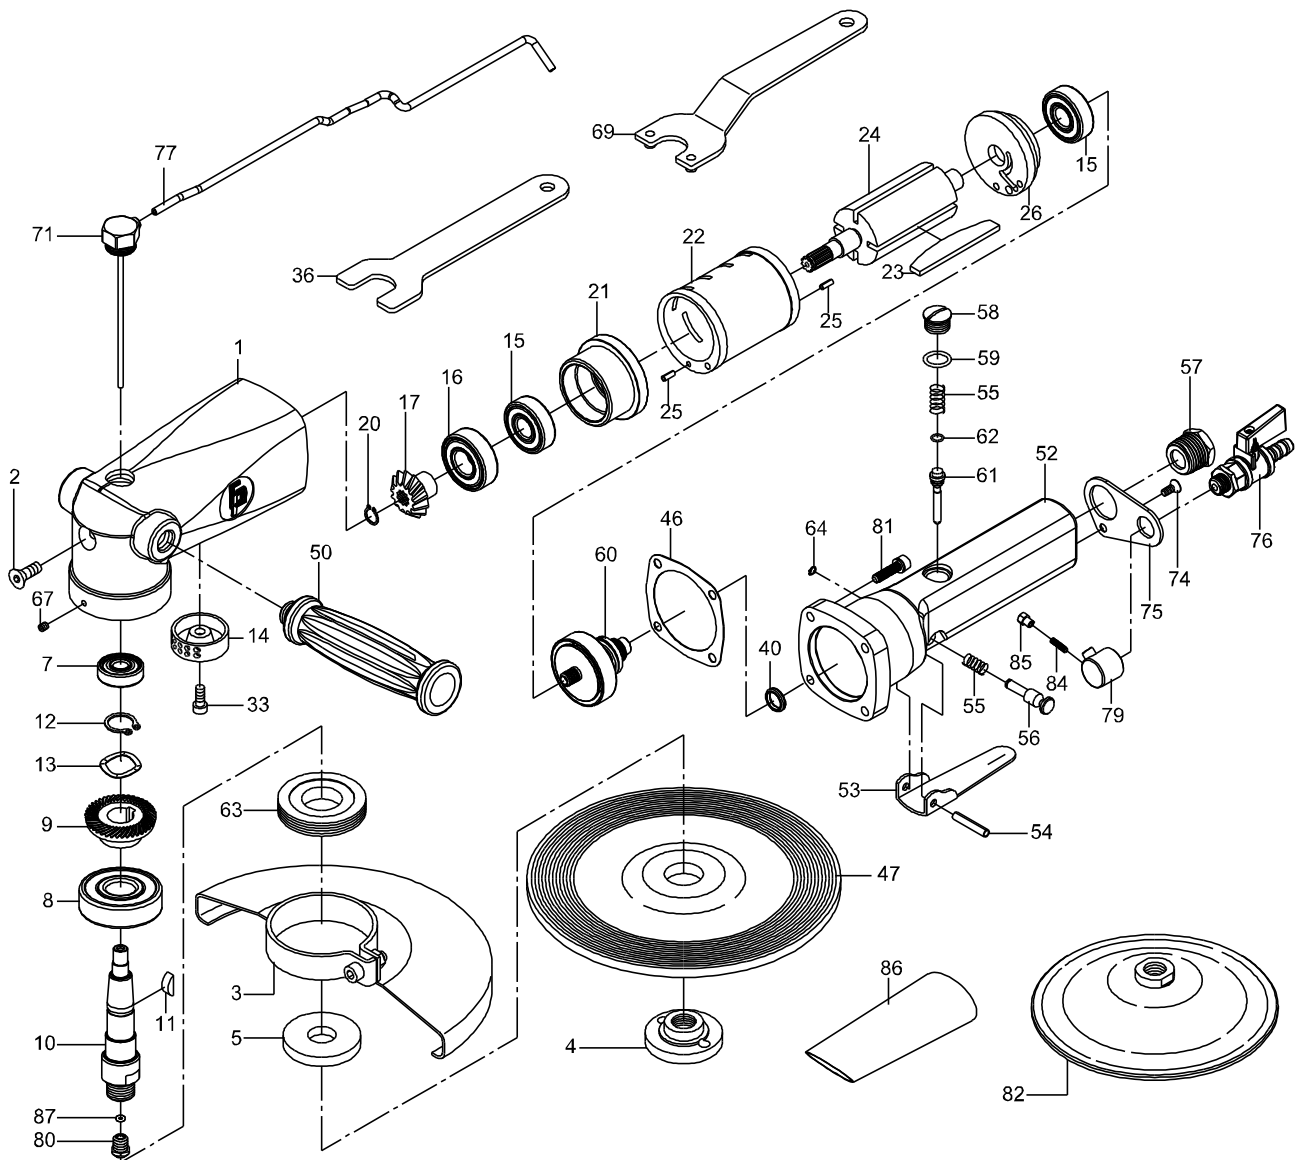

## GPW-216 Wet Air Grinder (7000rpm)

### PART LIST

✳ : Consuming Parts

No.	Part No.	Description	Qty	No.	Part No.	Description	Qty	No.	Part No.	Description	Qty
1	831001W	Body	1	✳ 20	C9	Retaining Ring	1	61	831061W	Valve Pin	1
2	MT001	Screw	1	21	831021	Front Plate	1	✳ 62	OR034	O-Ring	1
3	831003	Disc Cover	1	22	831022	Cylinder	1	63	831063	Nut	1
✳ 4	831004W	Disc Nut (5/8")	1	✳ 23	831023	Rotor Blade	4	64	C5	Retaining Ring	1
	831004WA	Disc Nut (M14)		✳ 24	831024	Rotor	1	67	MS006	Screw	1
	831004WB	Disc Nut (M16)		25	SP025	Spring Pin	2	69	829047	Disc Spanner	1
	831005	Disc Receiver (5/8")	1	26	831026	Rear Plate	1	71	216001A	Water Inlet Transfer Post w/brass tube	1
5	831005WA	Disc Receiver (M14)		33	CAP017	Screw	1	74	MC002	Screw	1
	831005WB	Disc Receiver (M16)		36	829048	Stop Spanner	1	75	831054W	Fixed Plate	1
✳ 7	B629LLU	Ball Bearing	1	40	SG015	Oil Seal	1	76	829058CW	Water Valve	1
✳ 8	B6303LLU	Ball Bearing	1	46	831046	Gasket	1	77	831054B	Water Inlet Tube	1
✳ 9	831009	Bevel Gear	1	47	831047	7" Disc Wheel	1	79	911045W	Brass Cover	1
	831010W	Gear Shaft (5/8")	1	50	829027	Dead Handle	1	80	829055W	Water Exit	1
10	831010WA	Gear Shaft (M14)		52	831052WP	Governor Case	1	81	CAP037	Screw	4
	831010WB	Gear Shaft (M16)		53	831053	Lever	1	82	933059	5" Waterfed Sanding Pad	1
11	KR003	Key	1	54	SP028	Spring Pin	1		7W037-1	4" Sanding Pad	
12	C15	Retaining Ring	1	55	S028	Valve Spring	2	84	MS019	Set Screw(M3x12L)	1
13	WW15	Spring Washer	1	56	831056	Safe Lever	1	85	911051W	Nut	1
14	831014	Exhaust Deflector	1	57	831057	Hose Asapter	1	86	829003W	Plastic Sleeve	1
✳ 15	B6201LLU	Ball Bearing	2	58	832052	Valve Screw	1	87	OR052	O-Ring	1
✳ 16	B6202LLU	Ball Bearing	1	59	OR033	O-Ring	1				
✳ 17	831017	Pinion Gear	1	✳ 60	831h02	Governor Assembly	1				