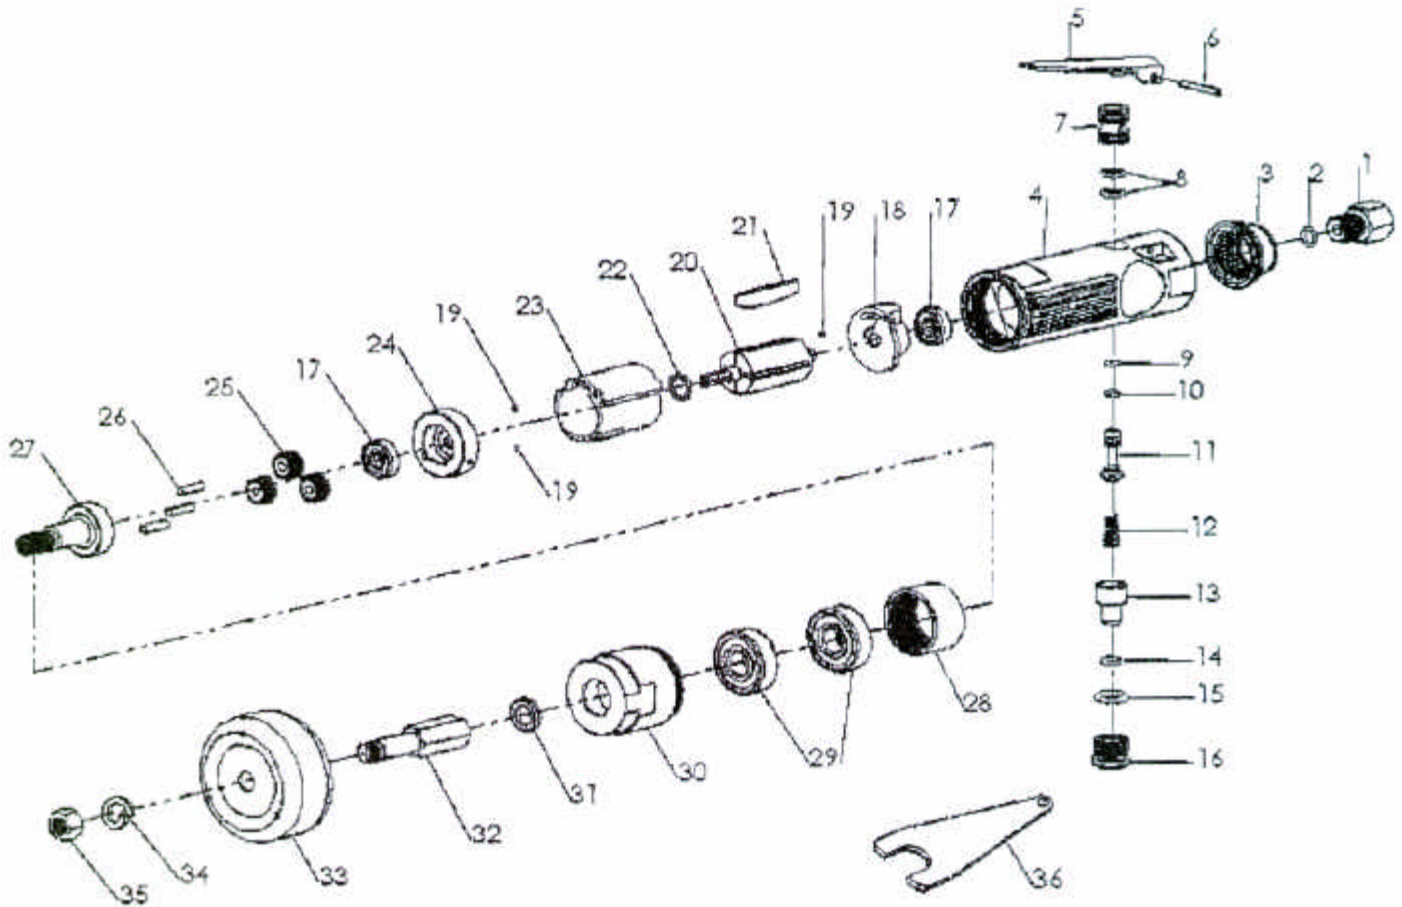

GISON Pneumatic Tools

GP-824TB Tire Buffer w/Metal Wheel

PARTS LIST

✦ : Consuming Part

No.	Part No.	Description	Qty.	No.	Part No.	Description	Qty.
1	824TB01	Inlet Bushing	1	19	824TB19	Ball	3
2	824TB02	O-Ring	1	20	824TB20	Rotor	1
3	824TB03	Exhaust Housing	1	21	824TB21	Rotor Blades	4
4	824TB04	Motor Housing	1	22	824TB22	Rotor Collar	1
5	824TB05	Throttle Lever	1	23	824TB23	Cylinder	1
6	824TB06	Throttle Lever Pin	1	24	824TB24	Front End Plate	1
7	824TB07	Valve	1	25	824TB25	Planet Gear	3
8	824TB08	O-Ring	2	26	824TB26	Planet Pin	3
9	824TB09	O-Ring	1	27	824TB27	Idler Gear Plate	1
10	824TB10	O-Ring	1	28	824TB28	Ring Gear	1
11	824TB11	Throttle Valve	1	29	824TB29	Bearing	2
12	824TB12	Spring	1	30	824TB30	Gear Cap	1
13	824TB13	Air Regulator	1	31	824TB31	Flat Washer	1
14	824TB14	O-Ring	1	32	824TB32	Spindle	1
15	824TB15	O-Ring	1	33	824TB33	Metal Wheel	1
16	824TB16	Valve Screw	1	34	824TB34	Washer	1
17	824TB17	Ball Bearing	2	35	824TB35	Nut	1
18	824TB18	Rear End Plate	1	36	824TB36	Wrench	2