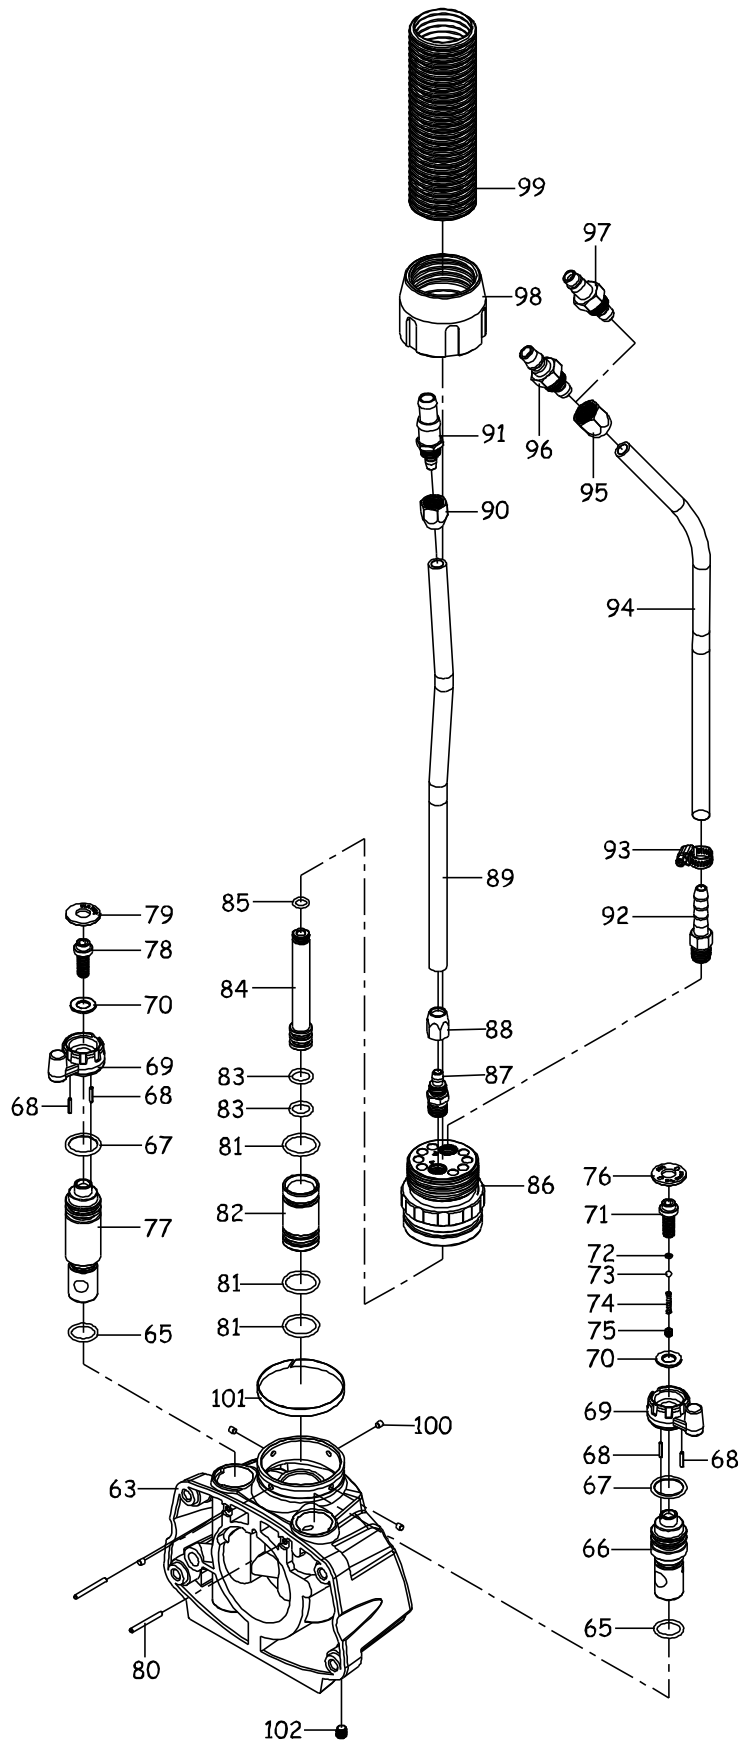

[C] Exhaust Ass'y (510S01)

✳ :Consuming Part

Item No.	Part No.	Description	Qty.
63	510A40000A	Exhaust Plate Set	1
✳ 65	OR019	O-Ring	2
66	510A40200	Air Inlet Control Valve	1
✳ 67	OR020	O-Ring	2
68	SP035	Spring Pin	4
69	510A40400	Air Switch	2
70	510A40204	Washer	2
71	510A40207	Locking Screw	1
72	OR001	O-Ring	1
73	50005022	Ball	1
74	S023	Spring	1
75	510A40206	Set Screw	1
76	510A40205	Air On/Off Plate	1
77	510A40300	Water Inlet control Valve	1
78	510A40203	Locking Screw	1
79	510A40301	Water On/Off plate	1
80	P022	Pin	2
81	OR010	O-Ring	3
82	510A40800	Air Inlet Plug	1
✳ 83	OR031	O-Ring	2
84	510A40900	Air Brass Tube	1
85	OR030	O-Ring	1
86	510A40700	Air Exhaust Plug	1
87	510A40712	Water Tube Plug	1
88	510A40713	Water Tube Adaptor	1
89	510A40705	Water Hose	1
90	510A40711	Water Valve Adapter	1
91	510A40710	Water Valve Plug	1
92	510A40708	Hose Receiver	1
93	510A40706	Retaining Ring	1
94	510A40709	Air Hose	1
95	510A40714	Plug Nut	1
96	510A40715	Quick Joint(NPT18)	1
97	510A40716	Quick Joint(PT19)	1
98	510A40703	Exhaust Locking Cap	1
99	50032000	Muffler Tube	1
100	P019	Pin	4
101	510A41100	Spring Retainer	1
102	MS013	Set Screw	1