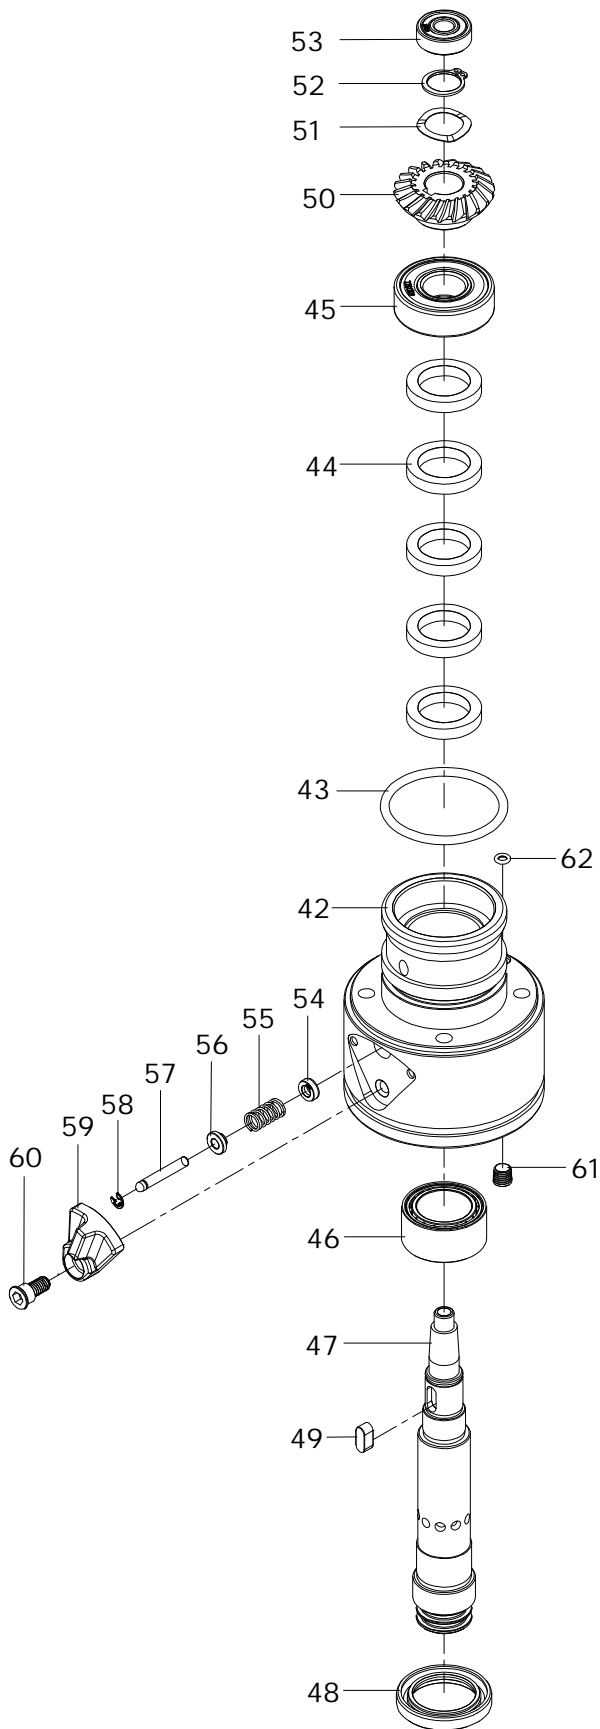

[B] Gear Ass'y (510B01)

⚙ : Consuming Part

Item No.	Part No.	Description	Qty.
42	510A30000	Wheel Base	1
43	OR018	O-Ring	1
⚙ 44	510A30104	Filter Gasket	5
⚙ 45	B6203ZZ	Bearing	1
46	BNK12216	Ball Bearing	1
47	510A30101	Spindle	1
48	SG017	Oil Seal	1
49	KC007	Key	1
⚙ 50	831009	Bevel Gear	1
51	WW15	Spring Washer	1
52	C15	Retaining Ring	1
⚙ 53	B608ZZ	Bearing	1
54	SG016	Oil Seal	1
⚙ 55	S048	Spring	1
56	510A30502	Bushing	1
57	510A30500	Lock Pin	1
58	E3	E-Ring	1
59	510A30700	Lock Knob	1
60	510A30800	Cap Screw	1
61	MS013	Set Screw	1
62	OR044	O-Ring	1