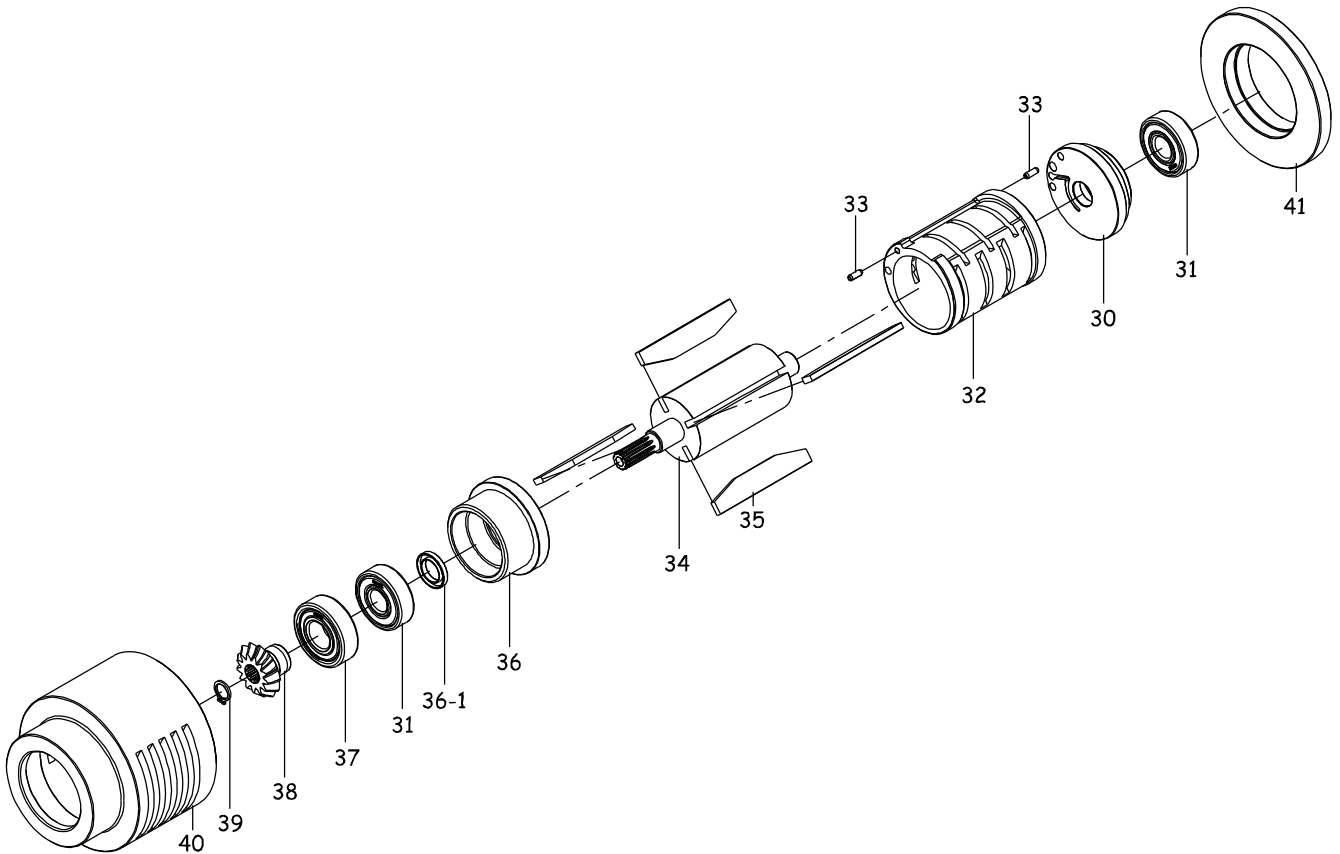

GISON Pneumatic Tools

GPW-510A Air Profiling Machine

PARTS LIST

✳ : Consuming Part

Item No.	Part No.	Description	Qty.	Item No.	Part No.	Description	Qty.
1	510A10000	Housing	1	18	510A10401	Lead Screw	1
2	510A10101	Oil Scope	1	19	510A10405	Washer	1
3	OR030	O-Ring	5	20	WW14	Wave Washer	1
4	510A10103	Guide Pin	4	21	510A10402	Shifting Knob	1
5	50034000	Quick Joint, L-type	1	22	T6.5X19X1.5	Plate Washer T6.5X19X1.5	1
6	50029000	Air Hose	1	23	CAP021	Cap Screw	1
8	OR006	O-Ring	1	24	510A10403	Adjust Plate	1
9	510A10201	Air Pipe Fitting	1	25	510T01	Ball Friction Ass'y(No.103-146)	1
10	510B01	Gear Ass'y(No.42-62)	1	25-1	510A40706	Retainer Ring	1
11	CAP019	Cap Screw	4	25-2	510A40709	Air Hose	1
12	510A01	Cylinder Ass'y(No.30-41)	1	25-3	510A40714	Plug Nut	1
13	OR017	O-Ring	1	25-4	510A40715	Quick Joint, (NPT 18)	1
✳14	510A40600	Gasket	1	25-5	510A40716	Quick Joint, (PT19)	1
15	510S01	Exhaust Ass'y(No.63-102)	1	26	510A10600	Oil Screw	1
15-1	510B20600	Retainer Ring	1	27	510A20002	Water Inlet Hose	2
15-2	CAP017	Cap Screw (M5 x 8L)	1	28	510A10301	Frame Handle	2
16	CAP023	Cap Screw	4	29	MS014	Set Screw	4
17	510A10406	Lead Screw Washer	1				

[A] Cylinder Ass'y (510A01)

⚙ :Consuming Part

Item No.	Part No.	Description	Qty.
30	831026	Rear Plate	1
⚙ 31	B6201LLU	Ball Bearing	2
32	831022GH	Cylinder	1
33	SP025	Spring Pin	2
34	831024	Rotor	1
⚙ 35	831023	Rotor Blade	4
36	510A20200	Front Plate	1
36-1	SG002	Oil Seal	1
⚙ 37	B6202ZZ	Ball Bearing	1
⚙ 38	831017	Bevel Pinion	1
39	C9	Retaining Ring	1
40	510A20010	Cylinder Bushing	1
41	510A20020	Cylinder Cover	1