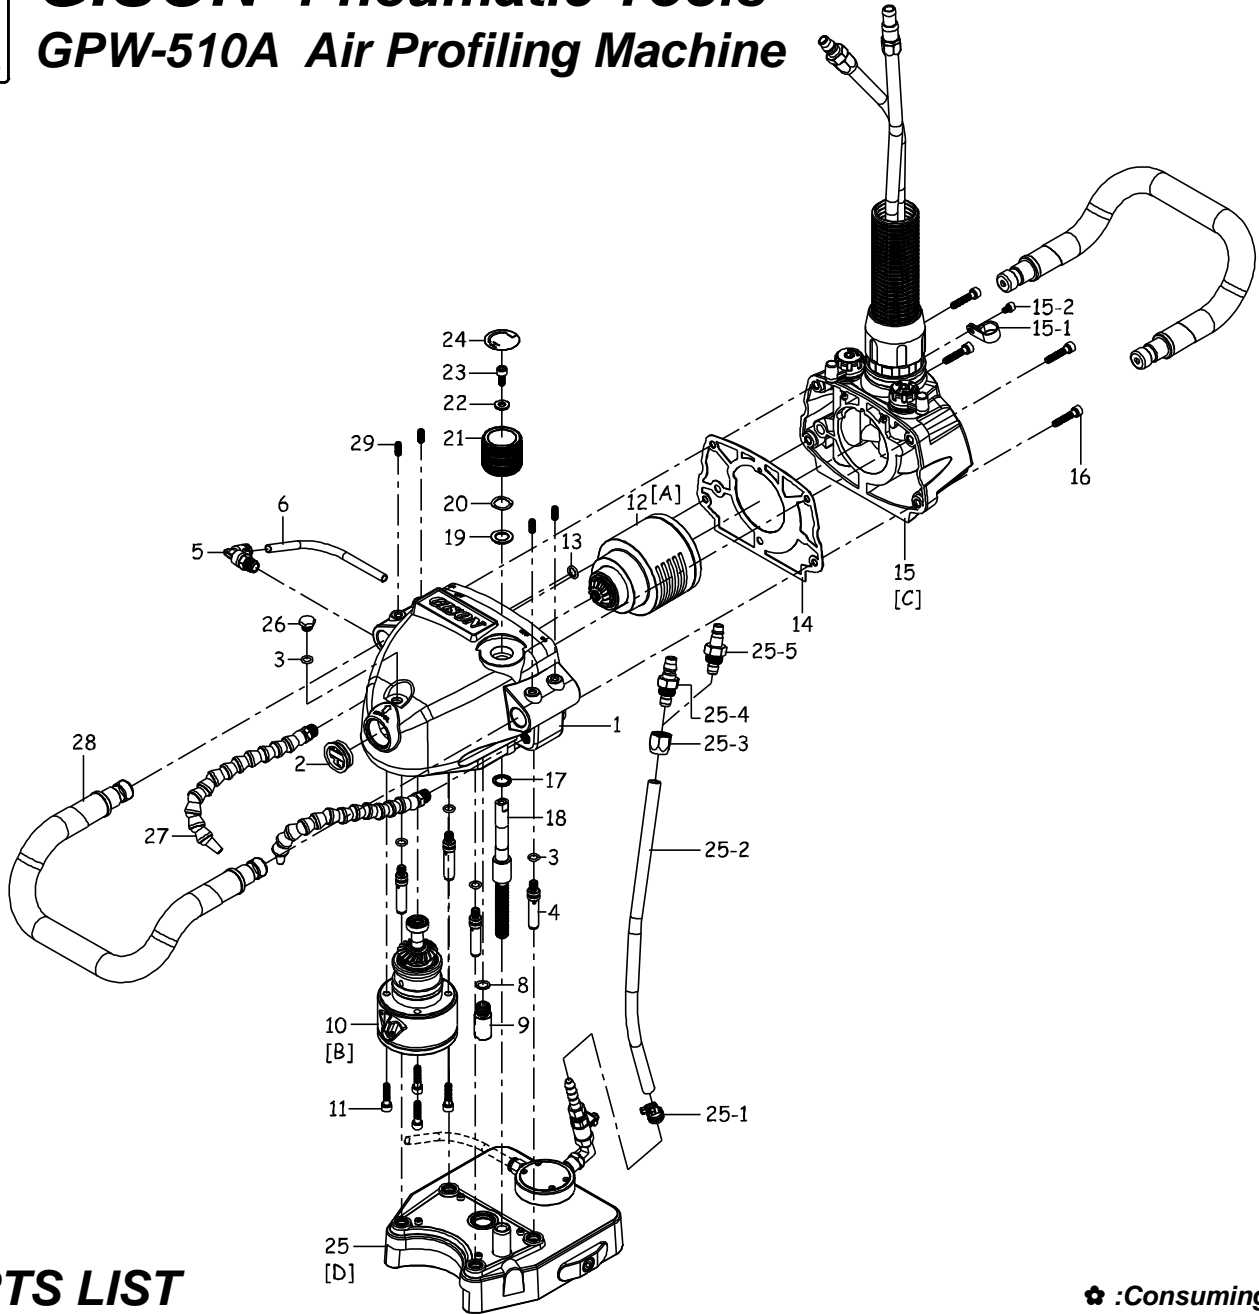

GISON Pneumatic Tools

GPW-510A Air Profiling Machine

PARTS LIST

✳ : Consuming Part

Item No.	Part No.	Description	Qty.	Item No.	Part No.	Description	Qty.
1	510A10000	Housing	1	18	510A10401	Lead Screw	1
2	510A10101	Oil Scope	1	19	510A10405	Washer	1
3	OR030	O-Ring	5	20	WW14	Wave Washer	1
4	510A10103	Guide Pin	4	21	510A10402	Shifting Knob	1
5	50034000	Quick Joint, L-type	1	22	T6.5X19X1.5	Plate Washer T6.5X19X1.5	1
6	50029000	Air Hose	1	23	CAP021	Cap Screw	1
8	OR006	O-Ring	1	24	510A10403	Adjust Plate	1
9	510A10201	Air Pipe Fitting	1	25	510T01	Ball Friction Ass'y(No.103-146)	1
10	510B01	Gear Ass'y(No.42-62)	1	25-1	510A40706	Retainer Ring	1
11	CAP019	Cap Screw	4	25-2	510A40709	Air Hose	1
12	510A01	Cylinder Ass'y(No.30-41)	1	25-3	510A40714	Plug Nut	1
13	OR017	O-Ring	1	25-4	510A40715	Quick Joint, (NPT 18)	1
✳14	510A40600	Gasket	1	25-5	510A40716	Quick Joint, (PT19)	1
15	510S01	Exhaust Ass'y(No.63-102)	1	26	510A10600	Oil Screw	1
15-1	510B20600	Retainer Ring	1	27	510A20002	Water Inlet Hose	2
15-2	CAP017	Cap Screw (M5 x 8L)	1	28	510A10301	Frame Handle	2
16	CAP023	Cap Screw	4	29	MS014	Set Screw	4
17	510A10406	Lead Screw Washer	1				

[A] Cylinder Ass'y (510A01)

⚙ :Consuming Part

Item No.	Part No.	Description	Qty.
30	831026	Rear Plate	1
⚙ 31	B6201LLU	Ball Bearing	2
32	831022GH	Cylinder	1
33	SP025	Spring Pin	2
34	831024	Rotor	1
⚙ 35	831023	Rotor Blade	4
36	510A20200	Front Plate	1
36-1	SG002	Oil Seal	1
⚙ 37	B6202ZZ	Ball Bearing	1
⚙ 38	831017	Bevel Pinion	1
39	C9	Retaining Ring	1
40	510A20010	Cylinder Bushing	1
41	510A20020	Cylinder Cover	1