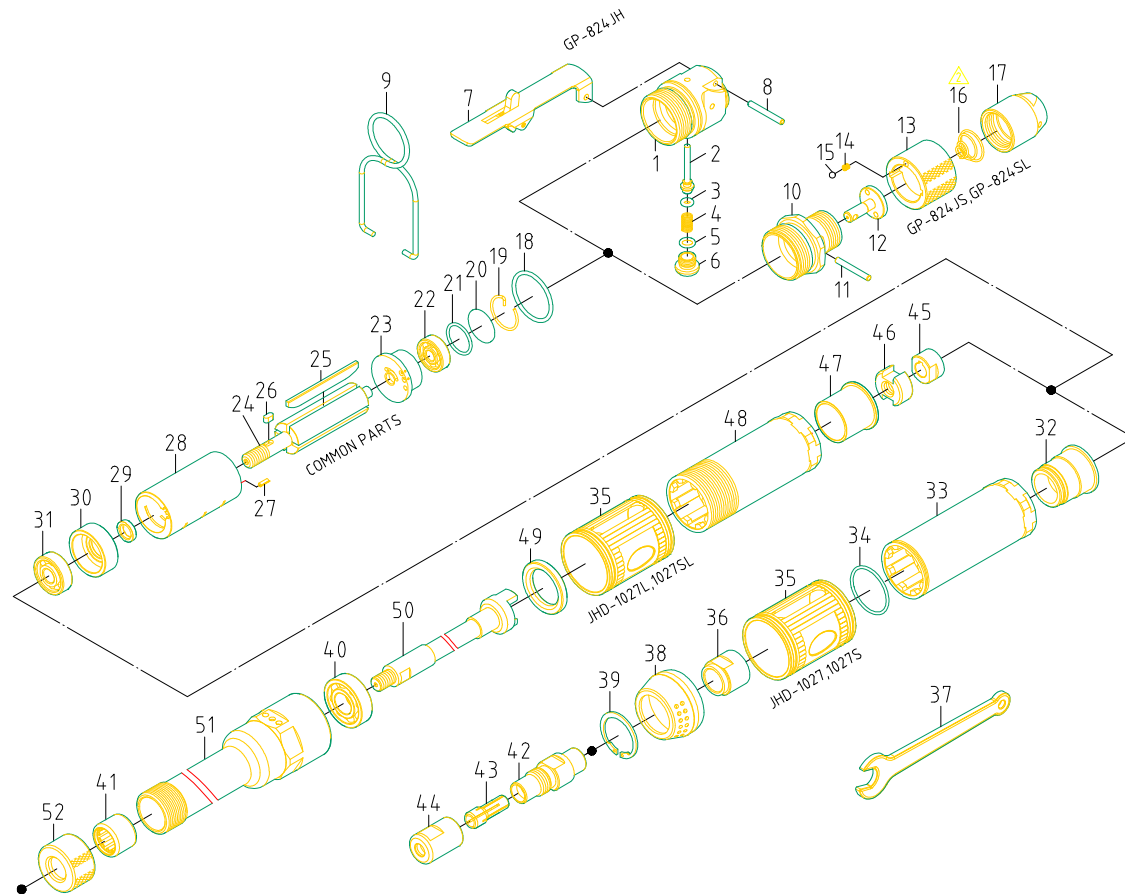

GISON Pneumatic Tools

GP-824JH 1/4" Air Die Grinder (Safety lever)

GP-824SL 1/4" Extension Die Grinder (Roll-type)

PARTS LIST

✳ : Consuming Part

Item No.	Part No.	Description	Qty.	Item No.	Part No.	Description	Qty.
1	824JH01	Handle Body	1	27	824JH27	Spring Pin	1
2	824JH02	Pin Valve Rod	1	28	824JH28	Cylinder	1
3	824JH03	O-Ring	1	29	824JH29	Washer	1
4	824JH04	Spring	1	30	824JH30	Front Plate	1
5	824JH05	O-Ring	1	31	824JH31	Ball Bearing	1
6	824JH06	Screw	1	32	824JH32	Bushing	1
7	824JH07	Trigger	1	33	824JH33	Housing	1
8	824JH08	Spring Pin	1	34	824JH34	O-Ring	1
9	824JH09	Suspension Ring	1	35	824JH35	Cover	1
10	824JH10	Handle Body	1	36	824JH36	Inner Ring	1
11	824JH11	Pin	1	37	824JH37	Wrench	2
12	824JH12	Reverse Valve	1	38	824JH38	Exhaust Deflector	1
13	824JH13	Regulator Dial	1	39	824JH39	Retaining Ring	1
14	824JH14	Spring	1	40	824JH40	Ball Bearing	1
15	824JH15	Steel Ball	1	41	824JH41	Needle Bearing	1
16	824JH16	Cone Spring	1	42	824JH42	Bushing	1
17	824JH17	Air Inlet	1	43	824JH43	Chuck	1
18	824JH18	O-Ring	1	44	824JH44	Lock Nut	1
19	824JH19	Snap Ring	1	45	824JH45	Inner Ring	1
20	824JH20	Washer	1	46	824JH46	Drive Bushing	1
21	824JH21	O-Ring	1	47	824JH47	Bushing	1
22	824JH22	Ball Bearing	1	48	824JH48	Housing	1
23	824JH23	Rear Plate	1	49	824JH49	Washer	1
24	824JH24	Rotor	1	50	824JH50	Anvil	1
25	824JH25	Blade	4	51	824JH51	Exhaust Deflector	1
26	824JH26	Key	1	52	824JH52	Lock Nut	1