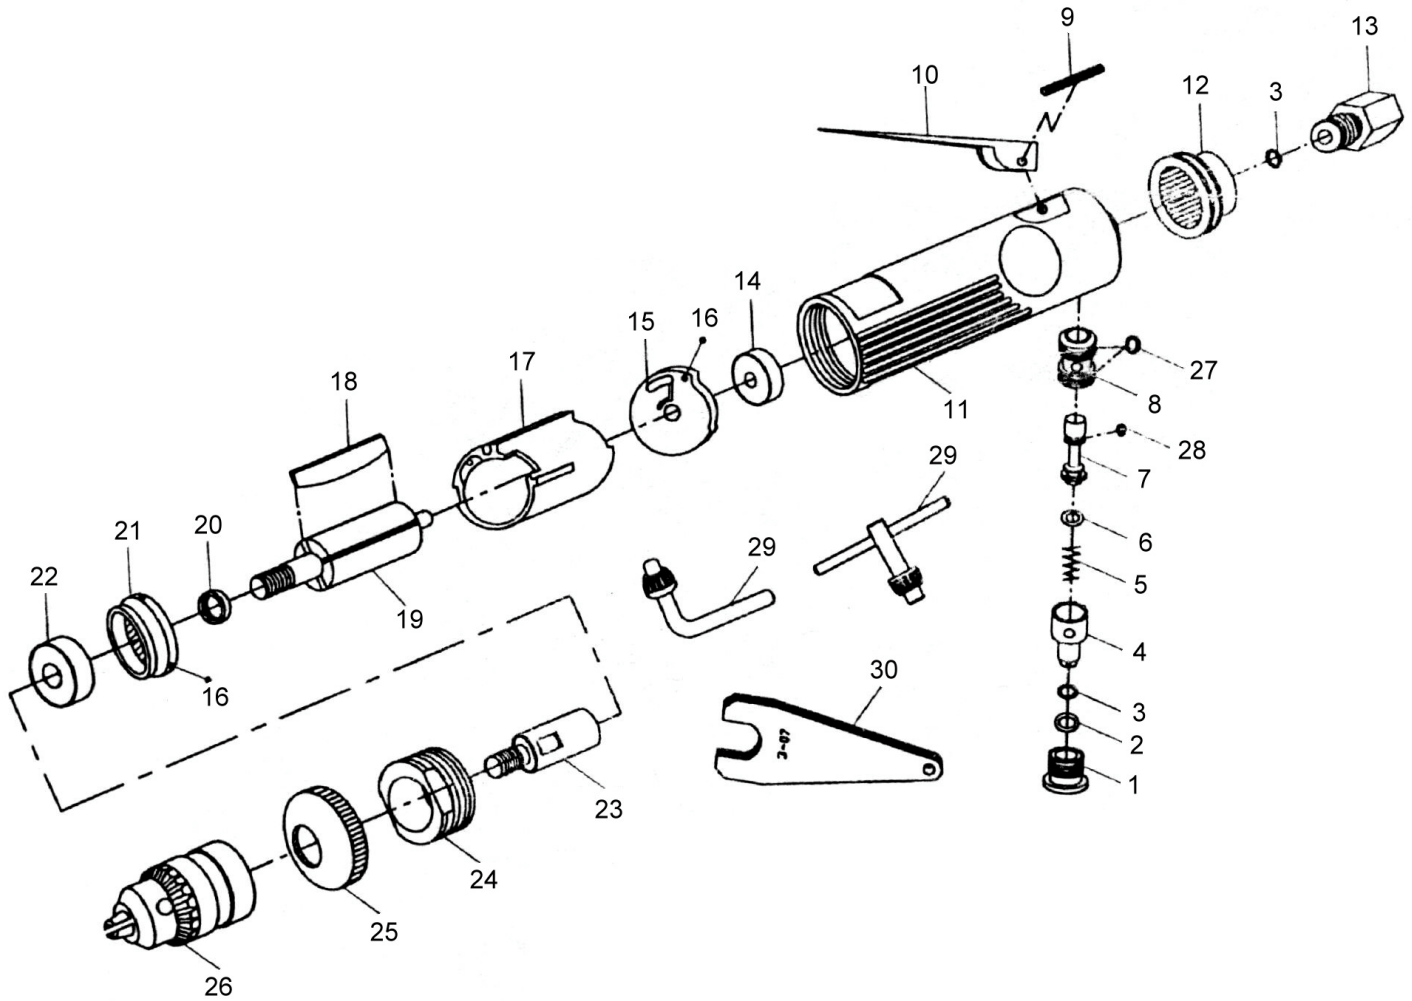

GISON Pneumatic Tools

GP-340 3/8" High Speed Air Drill

PARTS LIST

✱ Consuming Part

Item No.	Part No.	Description	Qty.	Item No.	Part No.	Description	Qty.
1	340001	Valve Screw	1	16	340016	Ball	2
2	340002	O-Ring	1	17	340017	Cylinder	1
3	340003	O-Ring	2	✱ 18	340018	Rotor Blade	4
4	340004	Air Regulator - Stem	1	19	340019	Rotor	1
5	340005	Spring	1	20	340020	Bearing Spacer	1
6	340006	O-Ring	1	21	340021	Front Plate	1
7	340007	Valve Stem	1	✱ 22	340022	Ball Bearing	1
8	340008	Valve	1	23	340023	Rotor Shaft	1
9	340009	Lever Pin	1	24	340024	Retainer	1
10	340010	Throttle Lever	1	25	340025	Housing Cap	1
11	340011	Motor Housing	1	26	340026	1/4" Geared Chuck	1
12	340012	Exhaust Sleeve	1	27	340027	O-Ring	1
13	340013	Inlet Bushing	1	28	340028	O-Ring	1
✱ 14	340014	Ball Bearing	1	29	340029	Key (Opt.)	1
15	340015	Rear Plate	1	30	340030	Rotor Shaft Wrench	1