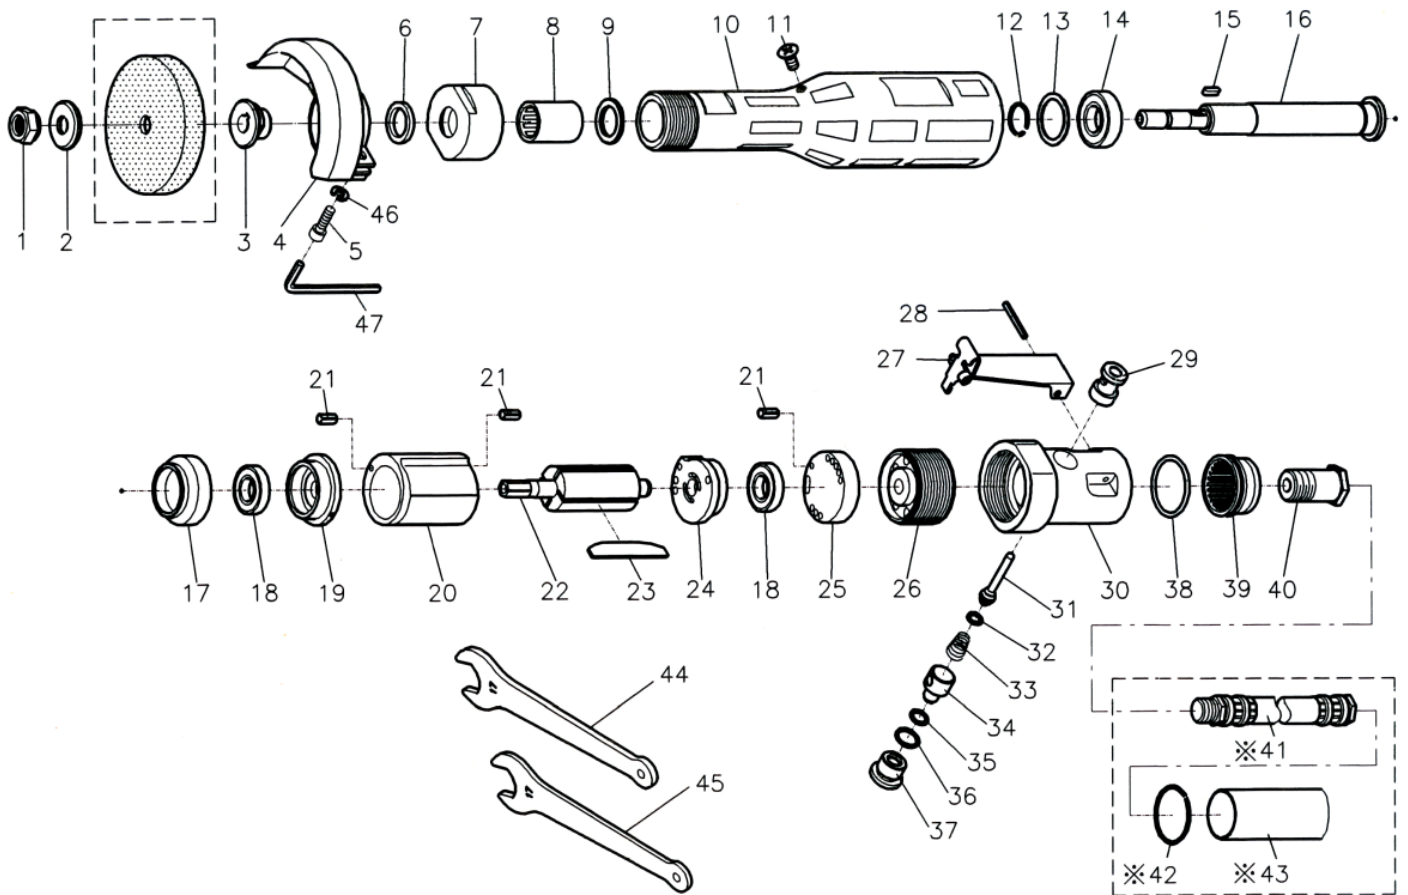

GISON Pneumatic Tools

GP-917A 3" Heavy Duty Air Straight Grinder

PARTS LIST

★ :Consuming Part

Item No.	Part No.	Description	Qty.	Item No.	Part No.	Description	Qty.
1	917A01	Nut	1	27	917A27	Throttle Lever	1
2	917A02	Wheel Nut Flange	1	28	917A28	Spring Pin	1
3	917A03	Wheel Holder Flange	1	29	917A29	Bushing	1
4	917A04	Wheel Guard	1	30	917A30	Rear Cover	1
5	917A05	Cap Screw (M5x15L)	1	31	917A31	Valve Stem	1
6	917A06	Wooly Washer	1	32	917A32	O-Ring	1
7	917A07	Front Cover	1	33	917A33	Spring	1
8	917A08	Needle Bearing	1	34	917A34	Regulator	1
9	917A09	Washer	1	35	917A35	O-Ring	1
10	917A10	Motor Housing	1	36	917A36	O-Ring	1
11	917A11	Chamfer Screw	1	37	917A37	Valve Plug	1
12	917A12	Spindle Collar	1	38	917A38	O-Ring	1
13	917A13	Washer	1	39	917A39	Hose Adapter	1
14	917A14	Ball Bearing	1	40	917A40A	Air Inlet (1/4"PF)	1
15	917A15	Key (3x10)	1		917A40B	Air Inlet (1/4"PT)	
16	917A16	Spindle	1		917A40C	Air Inlet (1/4"NPT)	
17	917A17	Spacer	1	41	917A41A	Lead Hose (1/4"PF)	1
18	917A18	Ball Bearing	2		917A41B	Lead Hose (1/4"PT)	
19	917A19	Front End Plate	1		917A41C	Lead Hose (1/4"NPT)	
20	917A20	Cylinder	1	42	917A42	Snap Ring	1
21	917A21	Spring Pin	3	43	917A43	Exhaust Hose	1
22	917A22	Rotor	1	44	917A44	Spanner (For No.1)	1
23	917A23	Rotor Blade	4	45	917A45	Spanner (For No.3)	1
24	917A24	Rear End Plate	1	46	917A46	Spring Washer	1
25	917A25	Air Diversion	1	47	917A47	Hex. Wrench	1
26	917A26	Connector	1				