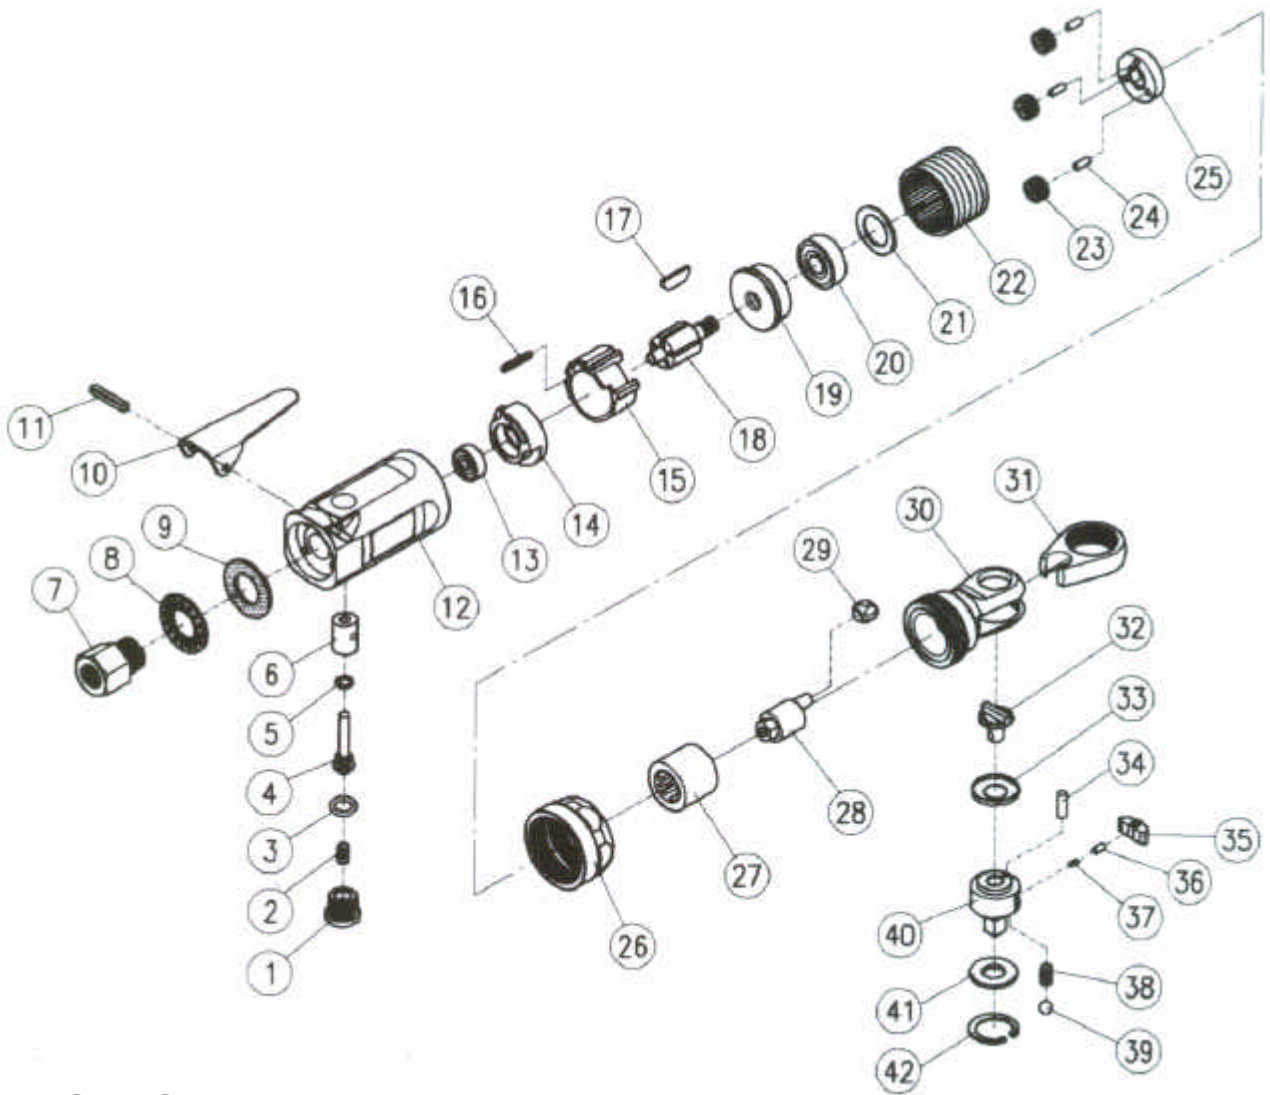

### PARTS LIST

✳ : Consuming Part

| Item No. | Part No. | Description        | Qty. | Item No. | Part No. | Description        | Qty. |
|----------|----------|--------------------|------|----------|----------|--------------------|------|
| 1        | 854H01   | Plug               | 1    | 23       | 854H23   | Gear               | 3    |
| 2        | 854H02   | Spring             | 1    | 24       | 854H24   | Gear Pin           | 3    |
| 3        | 854H03   | O-Ring             | 1    | 25       | 854H25   | Gear Plate         | 1    |
| 4        | 854H04   | Valve Stem         | 1    | 26       | 854H26   | Lock Nut           | 1    |
| 5        | 854H05   | O-Ring             | 1    | 27       | 854H27   | Needle Bearing     | 1    |
| 6        | 854H06   | Valve Bushing      | 1    | 28       | 854H28   | Crank Shaf         | 1    |
| 7        | 854H07   | Air Inlet Bushing  | 1    | 29       | 854H29   | Drive Bushing      | 2    |
| 8        | 854H08   | Exhaust Deflector  | 1    | 30       | 854H30   | Ratchet Housing    | 1    |
| 9        | 854H09   | Muffler            | 1    | 31       | 854H31   | Ratchet Yoke       | 1    |
| 10       | 854H10   | Throttle Lever     | 1    | 32       | 854H32   | Reverse Button     | 1    |
| 11       | 854H11   | Lever Pin          | 1    | 33       | 854H33   | Washer             | 1    |
| 12       | 854H12   | Motor Housing      | 1    | 34       | 854H34   | Post               | 1    |
| 13       | 854H13   | Ball Bearing 696ZZ | 1    | 35       | 854H35   | Ratchet Pawl       | 1    |
| 14       | 854H14   | Rear End Plate     | 1    | 36       | 854H36   | Spring Cap         | 1    |
| 15       | 854H15   | Cylinder           | 1    | 37       | 854H37   | Spring             | 1    |
| 16       | 854H16   | Pin                | 1    | 38       | 854H38   | Spring             | 2    |
| 17       | 854H17   | Rotor Blade        | 5    | 39       | 854H39   | Steel Ball         | 2    |
| 18       | 854H18   | Rotor              | 1    | 40       | 854H40   | 1/4" Ratchet Anvil | 1    |
| 19       | 854H19   | Front End Plate    | 1    |          | 855H40   | 3/8" Ratchet Anvil |      |
| 20       | 854H20   | Ball Bearing 608ZZ | 1    | 41       | 854H41   | Washer             | 1    |
| 21       | 854H21   | Washer             | 1    | 42       | 854H42   | Retaining Ring     | 1    |
| 22       | 854H22   | Ring Gear          | 1    |          |          |                    |      |