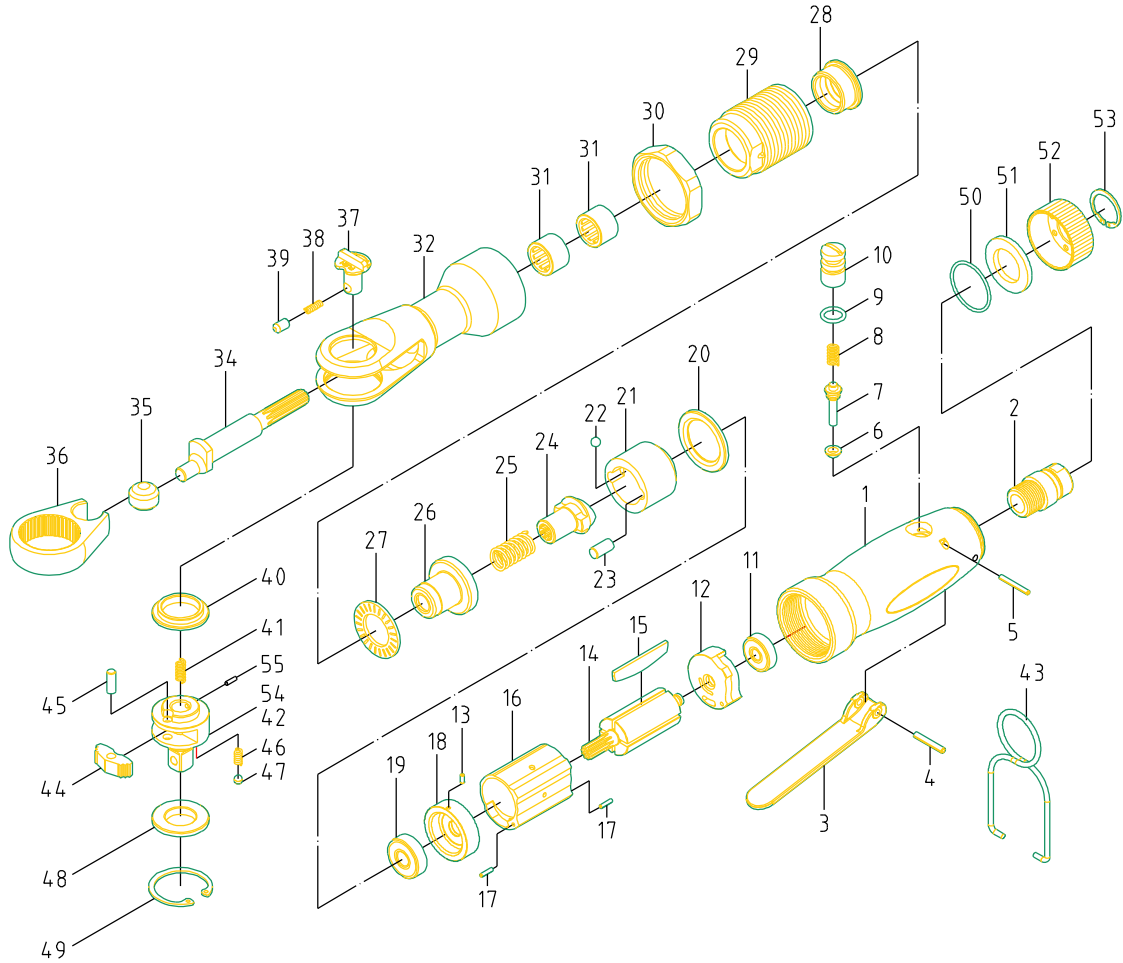

## GP-856J2 1/2" Air Impact Ratchet Wrench

### PARTS LIST

✳ : Consuming Part

Item No.	Part No.	Description	Qty.	Item No.	Part No.	Description	Qty.
1	855J201	Housing	1	29	855J229	Cylinder Set Screw	1
2	855J202	Air Inlet	1	30	855J230	Lock Nut	1
3	855J203	Trigger	1	31	855J231	Needle Bearing	2
4	855J204	Spring Pin	1	32	855J232	Ratchet Housing	1
5	855J205	Spring Pin	1	34	855J234	Eccentric Shaft	1
6	855J206	Packing	1	35	855J235	Drive Bushing	1
7	855J207	Pin Valve Rod	1	36	855J236	Yoke	1
8	855J208	Spring	1	37	855J237	Reverse Lever	1
9	855J209	O-Ring	1	38	855J238	Spring	1
10	855J210	Regulator Dial	1	39	855J239	Lock Pin	1
11	855J211	Ball Bearing	1	40	855J240	Washer	1
12	855J212	Rear Plate	1	41	855J241	Spring	1
13	855J213	Pin	1	42	855J242	Anvil (3/8")	1
14	855J214	Rotor	1	43	855J243	Suspension Ring	1
15	855J215	Blade	4	44	855J244	Ratchet Pawl	1
16	855J216	Cylinder	1	45	855J245	Pin	1
17	855J217	Spring Pin	2	46	855J246	Spring	2
18	855J218	Front Plate	1	47	855J247	Pin	2
19	855J219	Ball Bearing	1	48	855J248	Thrust Washer	1
20	855J220	Washer	1	49	855J249	Retaining Ring	1
21	855J221	Hammer Cage	1	50	855J250	O-Ring	1
22	855J222	Steel Ball	1	51	855J251	Muffler Filter	1
23	855J223	Hammer Pin	2	52	855J252	Exhaust Deflector	1
24	855J224	Hammer Cam	1	53	855J253	Inverted Retaining Ring	1
25	855J225	Spring	1	55	855J255	Pin	1
26	855J226	Bearing Carrier	1			1/2" D	
27	855J227	Thrust Bearing	1	54	855J254	Anvil (1/2")	1
28	855J228	Bushing	1				