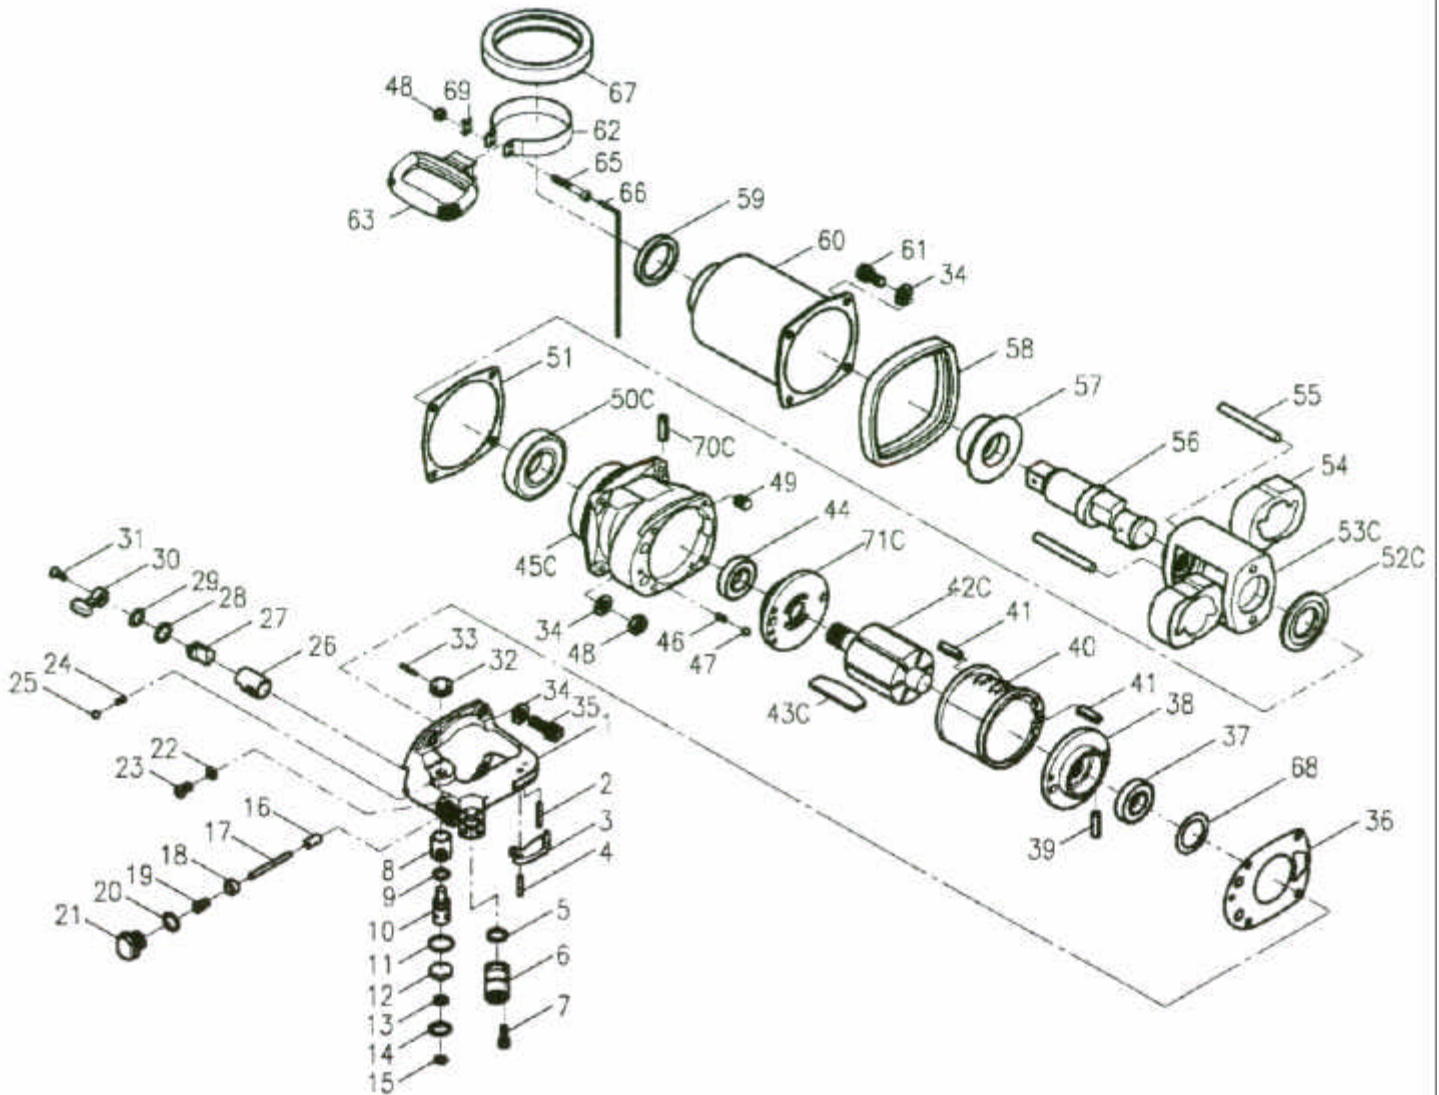

GISON Pneumatic Tools

GW-55T 1" Heavy Duty Air Impact Wrench

PARTS LIST

✳ : Consuming Part

No.	Part No.	Description	Qty.	No.	Part No.	Description	Qty.	No.	Part No.	Description	Qty.
1	55T001	Handle Frame	1	24	55T024	Spring	1	48	55T048	Lock Nut	6
2	55T002	Pin	1	25	55T025	Steel Ball	1	49	55T049	Helicoid	4
3	55T003	Trigger	1	26	55T026	Reverse Valve Bushing	1	50C	55T050C	Ball Bearing	1
4	55T004	Spring Pin	1	27	55T027	Reverse Valve	1	51	55T051	Front Gasket	1
5	55T005	O-Ring	1	28	55T028	O-Ring	1	52C	55T052C	Rear Washer	1
6	55T006A	Air Inlet (1/2"PF)	1	29	55T029	Snap Ring	1	53C	55T053C	Hammer Cage	1
	55T006B	Air Inlet (1/2"NPT)		30	55T030	Reverse Lever	1	54	55T054	Hammer	2
7	55T007	Cap Screw	4	31	55T031	Screw	1	55	55T055	Hammer Pin	2
8	55T008	Regulator Bushing	1	32	55T032	Regulator Knob	1	56	55T56A	Anvil	1
9	55T009	O-Ring	1	33	55T033	Spring Pin	1		55T56B	9" Anvil	
10	55T010	Regulator	1	34	55T034	Spring Washer	12	57	55T057	Anvil Bushing	1
11	55T011	O-Ring	1	35	55T035	Cap Screw	4	58	55T058	Rear Rubber	1
12	55T012	Regulator Valve Gasket	1	36	55T036	Rear Gasket	1	59C	55T59C	Oil Seal	1
13	55T013	Washer	1	37	55T037	Ball Bearing	1	60	55T060	Hammer Case	1
14	55T014	Snap Ring	1	38	55T038	Front End Plate	1	61	55T061	Cap Screw	4
15	55T015	Snap Ring	1	39	55T039	Spring Pin	1	62	55T062	Clamper	1
16	55T016	Bushing	1	40	55T040	Cylinder	1	63	55T063	Handle	1
17	55T017	Valve Stem	1	41	55T041	Spring Pin	2	65	55T065	Cap Screw	2
18	55T018	Valve Throttle	1	42C	55T042C	Rotor	1	66	55T066	Hex. Wrench	1
19	55T019	Spring	1	43C	55T043C	Rotor Blade	6	67	55T067	Front Rubber	1
20	55T020	O-Ring	1	44C	55T044C	Ball Bearing	1	68	55T068	Gasket	1
21	55T021	Plug	1	45C	55T045C	Motor Housing	1	69	55T069	Stopper	1
22	55T022	O-Ring	1	46	55T046	Spring	1	70C	55T070C	Spring Pin	1
23	55T023	Oil Chamber Screw	1	47	55T047	Steel Ball	1	71C	55T071C	Front End Plate	1