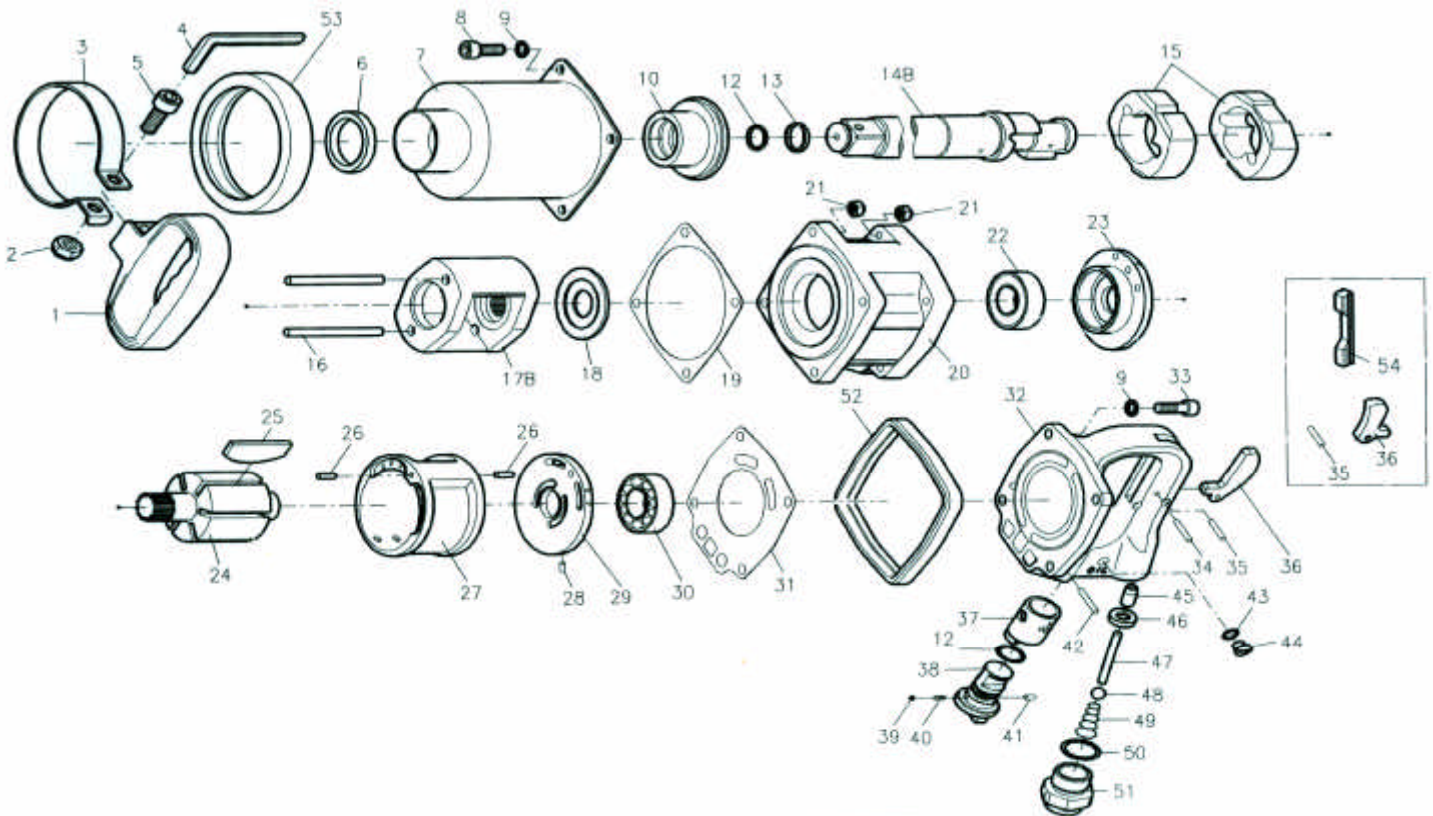

GISON Pneumatic Tools

GW-40S/T 1" Professional Air Impact Wrench

PARTS LIST

✦ : Consuming Part

Item No.	Part No.	Description	Qty.	Item No.	Part No.	Description	Qty.
1	40T001	Handle	1	30	40T030	Ball Bearing	1
2	40T002	Lock Nut	1	31	40T031	Rear Gasket	1
3	40T003	Clamper	1	32	40T032	Handle Frame	1
4	40T004	Hex. Wrench	1	33	40T033	Cap Screw	4
5	40T005	Cap Screw	1	34	40T034	Spring Pin	1
6	40T006	Oil Seal	1	35	40T035	Pin	1
7	40T007	Hammer Case	1	36	40T036A	Trigger (Outer)	1
8	40T008	Cap Screw	4		40T036B	Trigger (Inner)	
9	40T009	Spring Washer	8	37	40T037	Reverse Valve Bushing	1
10	40T010	Anvil Bushing	1	38	40T038	Regulator	1
12	40T012	O-Ring	2	39	40T039	Steel Ball	1
13	40T013	Anvil Collar	1	40	40T040	Spring	1
14	40T014A	2" Anvil	1	41	40T041	Spring Pin	1
	40T014B	8" Anvil		42	40T042	Spring Pin	1
15	40T015	Hammer	2	43	40T043	O-Ring	1
16	40T016	Hammer Pin	2	44	40T044	Oil Chamber Screw	1
17	40T017	Hammer Cage	1	45	40T045	Valve Bushing	1
18	40T018	Rear Washer	1	46	40T046	Bushing	1
19	40T019	Front Gasket	1	47	40T047	Valve Stem	1
20	40T020	Motor Housing	1	48	40T048	Steel Ball	1
21	40T021	Lock Nut	8	49	40T049	Spring	1
22	40T022	Ball Bearing	1	50	40T050	O-Ring	1
23	40T023	Front End Plate	1		40T051A	Air Inlet (1/2"PF)	
24	40T024	Rotor	1		40T051B	Air Inlet (1/2"PT)	
25	40T025	Rotor Blade	6	40T051B	Air Inlet (1/2"NPT)	1	
26	40T026	Spring Pin	2	52	40T052	Housing Band	1
27	40T027	Cylinder	1	53	40T053	Front Rubber	1
28	40T028	Spring Pin	1	54	40T054	Rubber Protector	1
29	40T029	Rear End Plate	1				