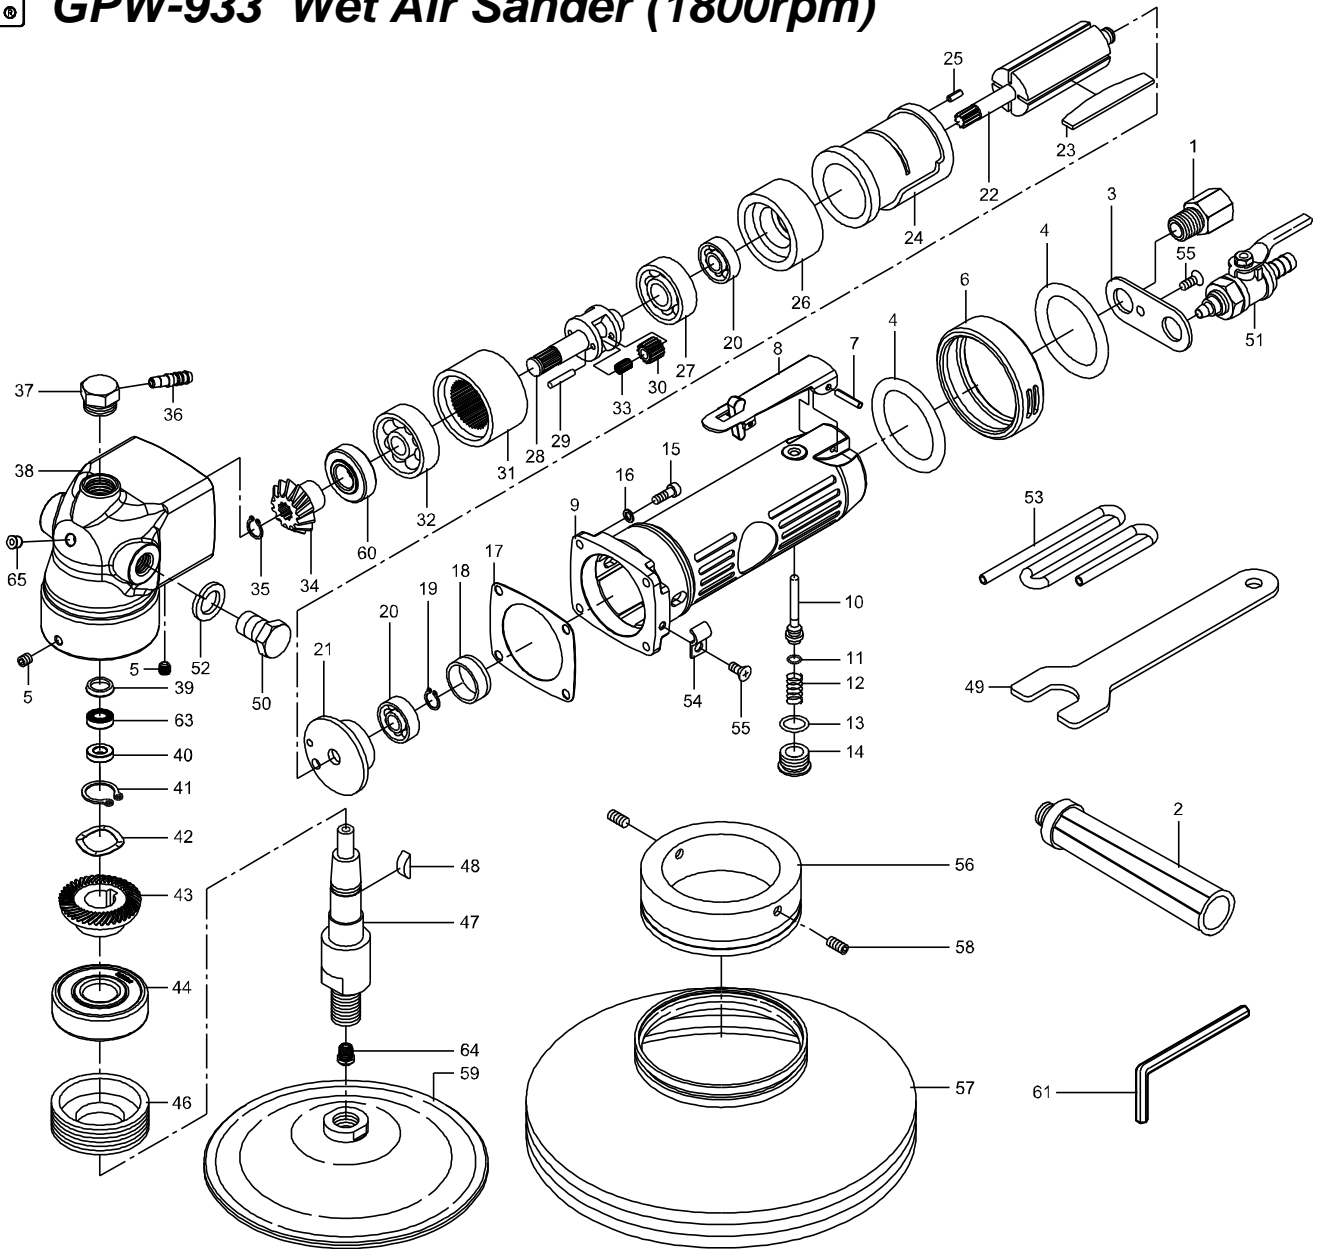

GISON Pneumatic Tools

GPW-933 Wet Air Sander (1800rpm)

PARTS LIST

✳ : Consuming Part

| No. | Part No. | Description | Qty. | No. | Part No. | Description | Qty. | No. | Part No. | Description | Qty. |
|------|----------|--------------------|------|------|----------|-------------------|------|-----|-----------|----------------|------|
| 1 | 929001 | Air Inlet | 1 | 22 | 933022 | Rotor | 1 | 43 | 831009 | Bevel Gear | 1 |
| 2 | 832006 | Grip | 1 | ✳ 23 | 829019 | Rotor Blade | 4 | 44 | B6303LLU | Ball Bearing | 1 |
| 3 | 933003 | Fixed Plate | 1 | 24 | 829022GH | Cylinder | 1 | 46 | 933046 | Nut | 1 |
| 4 | OR037 | O-Ring | 2 | 25 | SP025 | Spring Pin | 1 | 47 | 933047 | Gear Shaft | 1 |
| 5 | MS002 | Screw | 2 | 26 | 829023 | Front Plate | 1 | 48 | KR003 | Key | 1 |
| 6 | 933006 | Silencer | 1 | 27 | B6201 | Ball Bearing | 1 | 49 | 829048 | Stop Spanner | 1 |
| 7 | SP026 | Spring Pin | 1 | 28 | 933028 | Planet Cage | 1 | 50 | MK12X12 | Screw | 1 |
| 8 | 829005A | Safety Lever | 1 | 29 | P003 | Bearing Pin | 2 | 51 | 933051 | Water Valve | 1 |
| 9 | 933009 | Handle | 1 | ✳ 30 | 836021 | Planet Gear | 2 | 52 | SPW12 | Spring Washer | 1 |
| 10 | 832059 | Valve Pin | 1 | 31 | 933031 | Internal Gear | 1 | 53 | 933053 | PU Tube | 1 |
| 11 | OR034 | O-Ring | 1 | 32 | B6300ZZ | Ball Bearing | 1 | 54 | 933054 | Fixed | 1 |
| 12 | S028 | Valve Spring | 1 | 33 | BK357 | Pin Bearing | 2 | 55 | MC002 | Screw | 2 |
| 13 | OR033 | O-Ring | 1 | 34 | 831017 | Bevel Pinion | 1 | 56 | 933056 | Guard Ring | 1 |
| 14 | 832052 | Valve Screw | 1 | 35 | C9 | Retaining Ring | 1 | 57 | 933057 | Protector | 1 |
| 15 | CAP020 | Cap Screw | 4 | 36 | 933036 | Inlet Pipe | 1 | 58 | MS008 | Screw | 2 |
| 16 | SPW4 | Washer | 4 | 37 | 933037 | Rubber Tube Screw | 1 | 59 | 933059 | Pad | 1 |
| ✳ 17 | 933017 | Gasket | 1 | 38 | 933038 | Body | 1 | 60 | 933060 | Housing Spacer | 1 |
| 18 | 829015 | Bearing Rubber Cap | 1 | 39 | SG009 | Oil Seal | 1 | 61 | 933061 | Spanner 2.5 mm | 1 |
| 19 | C8 | Retaining Ring | 1 | 40 | 933040 | Valve Bushing | 1 | 63 | B688ZZ | Ball Bearing | 1 |
| 20 | B608ZZ | Ball Bearing | 2 | 41 | C15 | Retaining Ring | 1 | 64 | 829055W | Water Exit | 1 |
| 21 | 829018 | Rear Plate | 1 | 42 | WW15 | Spring Washer | 1 | 65 | 221A10800 | Grease Hole | 1 |