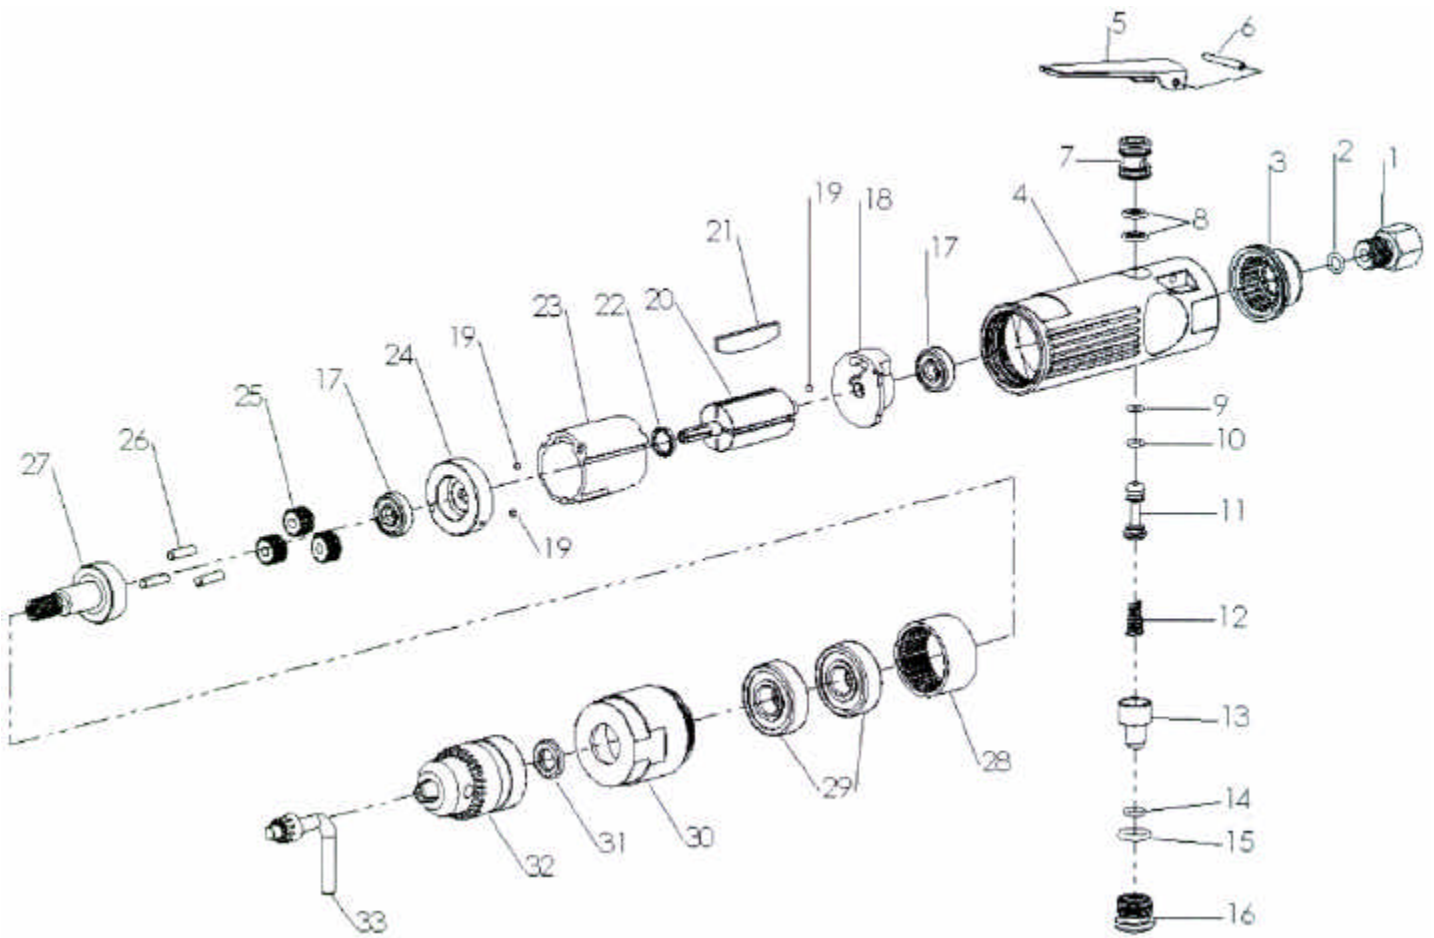

GISON Pneumatic Tools

GP-330 3/8" Low Speed Air Drill

PARTS LIST

✧ : Consuming Part

No.	Part No.	Description	Qty.	No.	Part No.	Description	Qty.
1	330001	Inlet Bushing	1	18	330018	Rear End Plate	1
2	330002	O-Ring	1	19	330019	Ball	3
3	330003	Exhaust Housing	1	20	330020	Rotor	1
4	330004	Motor Housing	1	21	330021	Rotor Blades	4
5	330005	Throttle Lever	1	22	330022	Rotor Collar	1
6	330006	Throttle Lever Pin	1	23	330023	Cylinder	1
7	330007	Valve	1	24	330024	Front End Plate	1
8	330008	O-Ring	2	25	330025	Planet Gear	3
9	330009	O-Ring	1	26	330026	Planet Pin	3
10	330010	O-Ring	1	27	330027	Idler Gear Plate	1
11	330011	Throttle Valve	1	28	330028	Ring Gear	1
12	330012	Spring	1	29	330029	Bearing	2
13	330013	Air Regulator	1	30	330030	Gear Cap	1
14	330014	O-Ring	1	31	330031	Flat Washer	1
15	330015	O-Ring	1	32	330032	Chuck	1
16	330016	Valve Screw	1	33	330033	Key	1
17	330017	Ball Bearing	2				