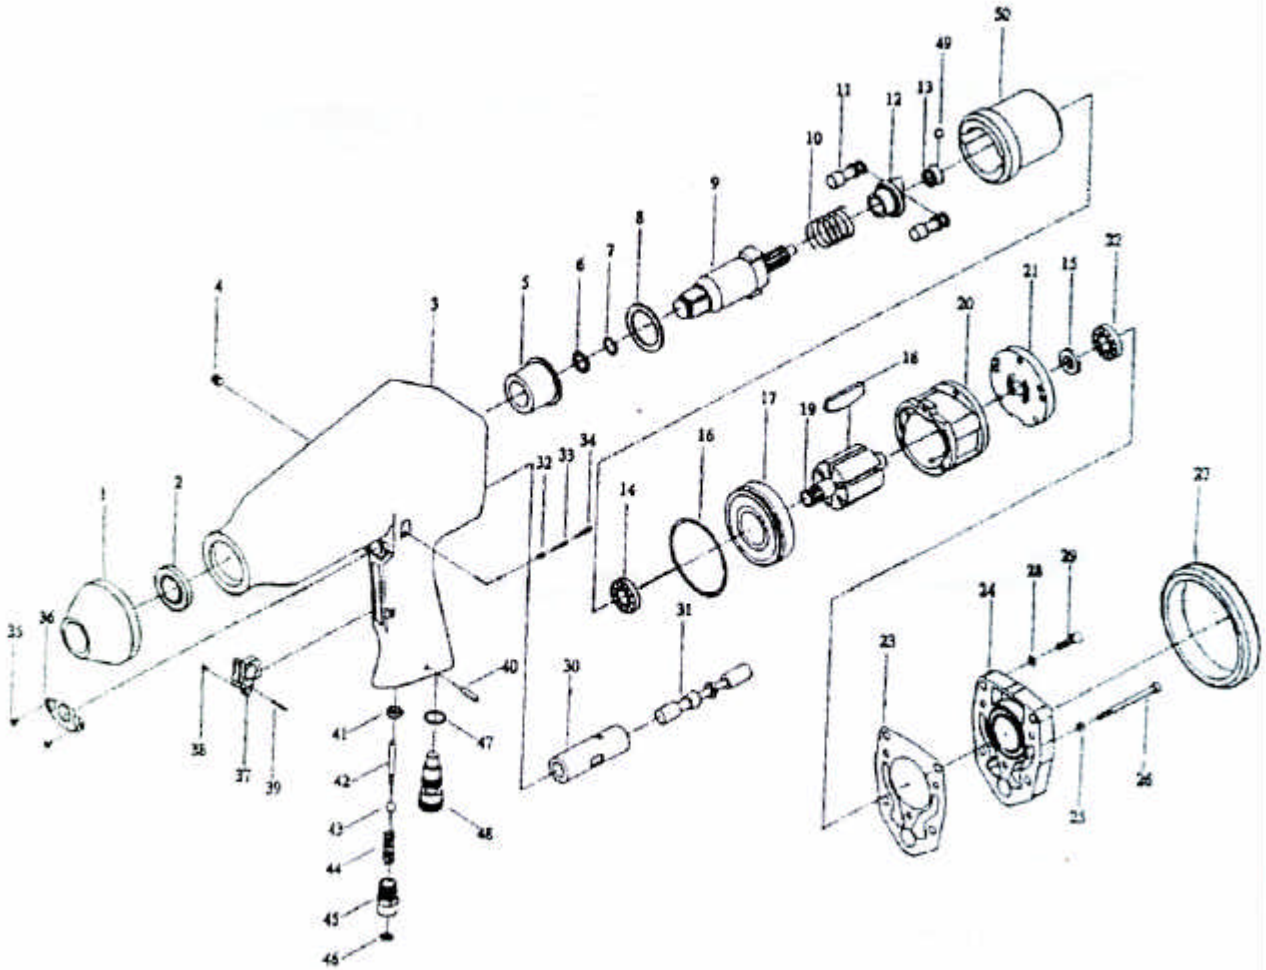

GISON Pneumatic Tools

GW-22N1 3/4" Heavy Duty Air Impact Wrench

PARTS LIST

✳ : Consuming Part

Item No.	Part No.	Description	Qty.	Item No.	Part No.	Description	Qty.
1	22N101	Protecting Rubber	1	27	22N127	Protecting Rubber	1
2	22N102	Oil Seal	1	28	22N128	Washer (M6)	4
3	22N103	Housing	1	29	22N129	Screw	4
4	22N104	Screw	1	30	22N130	Valve Sleeve	1
5	22N105	Anvil Bushing	1	31	22N131	Reverse Valve	1
6	22N106	Anvil Collar	1	32	22N132	Screw	1
7	22N107	O-Ring	1	33	22N133	Spring	1
8	22N108	Spacer	1	34	22N134	Pin	1
9	22N109	Anvil	1	35	22N135	Screw	2
10	22N110	Spring	1	36	22N136	Exhaust Deflector	1
11	22N111	Hammer Pin	2	37	22N137	Trigger	1
12	22N112	Driver Cam	1	38	22N138	Screw	1
13	22N113	Driver Cam Foundation	1	39	22N139	Pin	1
14	22N114	Ball Bearing (6002Z)	1	40	22N140	Pin	1
16	22N116	O-Ring	1	41	22N141	Bushing	1
17	22N117	Front End Plate	1	42	22N142	Valve Stem	1
18	22N118	Rotor Blade	6	43	22N143	Ball Valve	1
19	22N119	Rotor	1	44	22N144	Spring	1
20	22N120	Cylinder	1	45	22N145	Hose Adapter	1
21	22N121	Rear End Plate	1	46	22N146	Screen	1
22	22N122	Ball Bearing (6002)	1	47	22N147	O-Ring	1
23	22N123	Rear Gasket	1	48	22N148	Air Regulator	1
24	22N124	Rear Cover	1	49	22N149	Steel Ball	1
25	22N125	Washer (M5)	3	50	22N150	Hammer Cage	1
26	22N126	Screw	3				