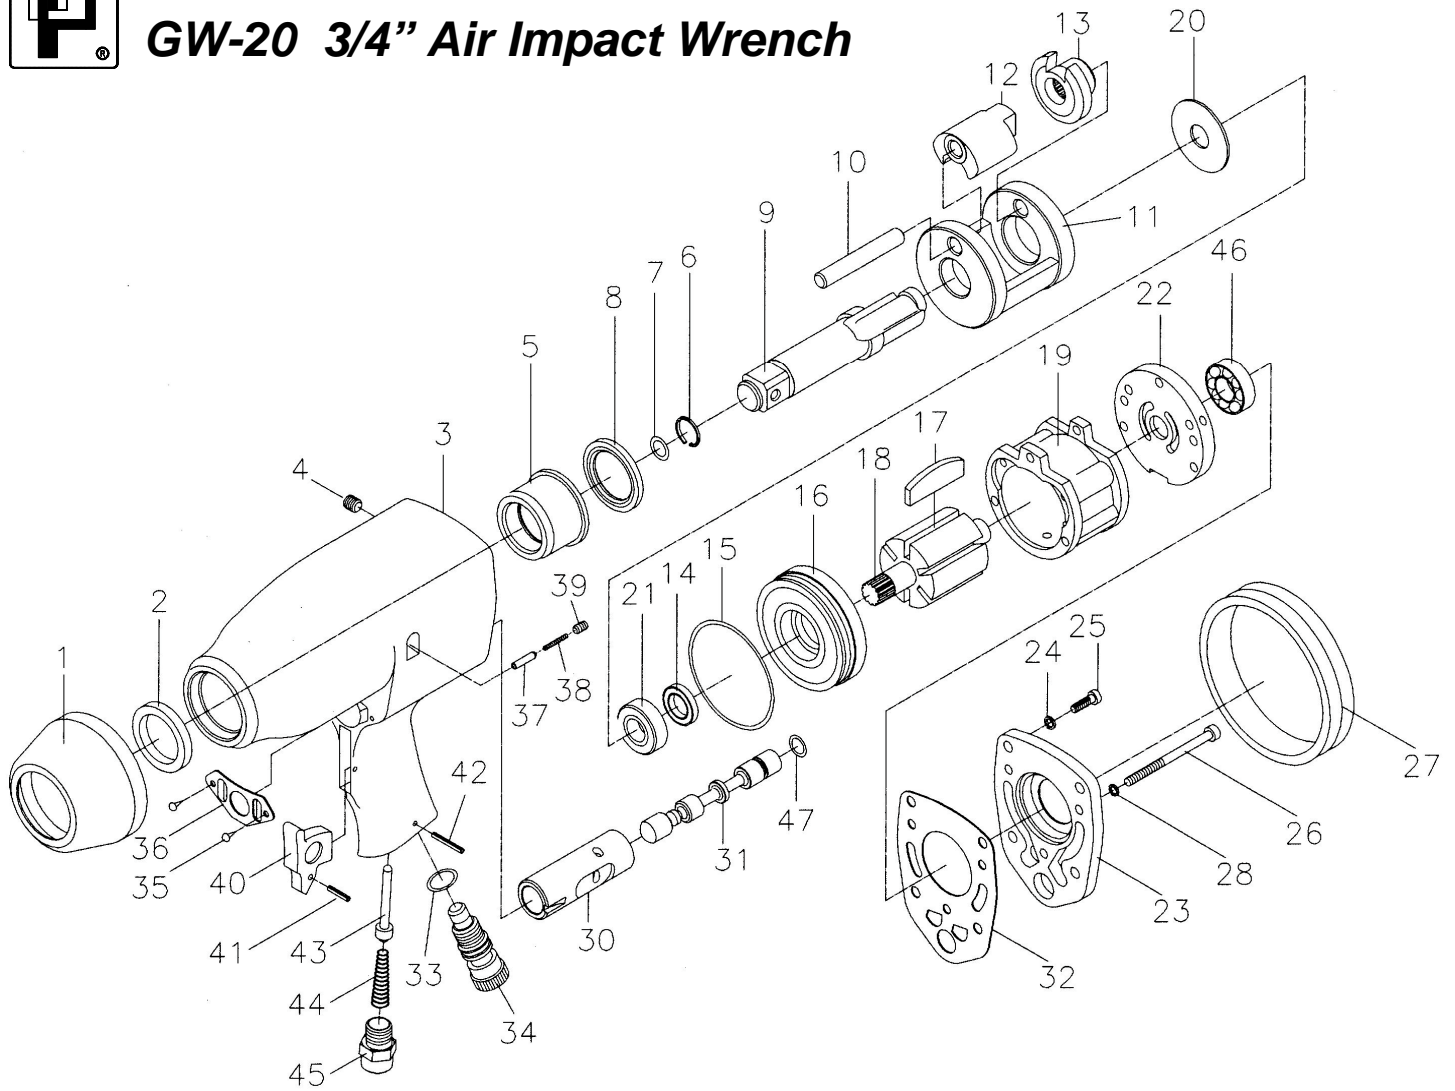

## GW-20 3/4" Air Impact Wrench

### PARTS LIST

✳ : Consuming Part

Item No.	Part No.	Description	Qty.	Item No.	Part No.	Description	Qty.
1	200001	Protecting Rubber	1	25	CAP003	Screw	4
2	200002	Seal	1	26	CAP004	Screw	3
3	200003	Housing	1	27	200027	Rear Rubber	1
4	200004	Screw	1	28	SPW5	Washer	3
5	200005	Anvil Bushing	1	29	200029	O-Ring	3
6	200006	Anvil Collar	1	30	200030	Valve Sleeve	1
7	200007	O-Ring	1	31	200031	Reverse Valve	1
8	200008	Spacer	1	32	200032	Rear Gasket	1
✳ 9	200009	Anvil	1	33	200033	O-Ring	1
✳ 10	200010	Hammer Pin	1	34	200034	Air Regulator	1
11	200011	Hammer Cage	1	35	TP3X8	Screw	2
✳ 12	200012	Hammer	1	36	200036	Exhaust Deflector	1
13	200013	Cam	1	✳ 37	200037	Pin	1
14	SG003	Seal	1	38	200038	Spring	1
15	200015	O-Ring	1	39	MS002	Screw	1
16	200016	Frint Plate	1	40	200040	Trigger	1
✳ 17	200017	Rotor Blade	6	41	SP015	Pin	1
18	200018	Rotor	1	42	SP016	Pin	1
19	200019	Cylinder	1	43	200043	Valve Stem	1
20	200020	Washer	1	✳ 44	200044	Spring	1
21	B6002ZZ	Ball Bearing	1	45	200045	Hose Adapter	1
22	200022	Rear Plate	1	46	B6002	Ball Bearing	1
23	200023	Rear Cover	1	47	200047	O-Ring	1
24	SPW6	Washer	1				