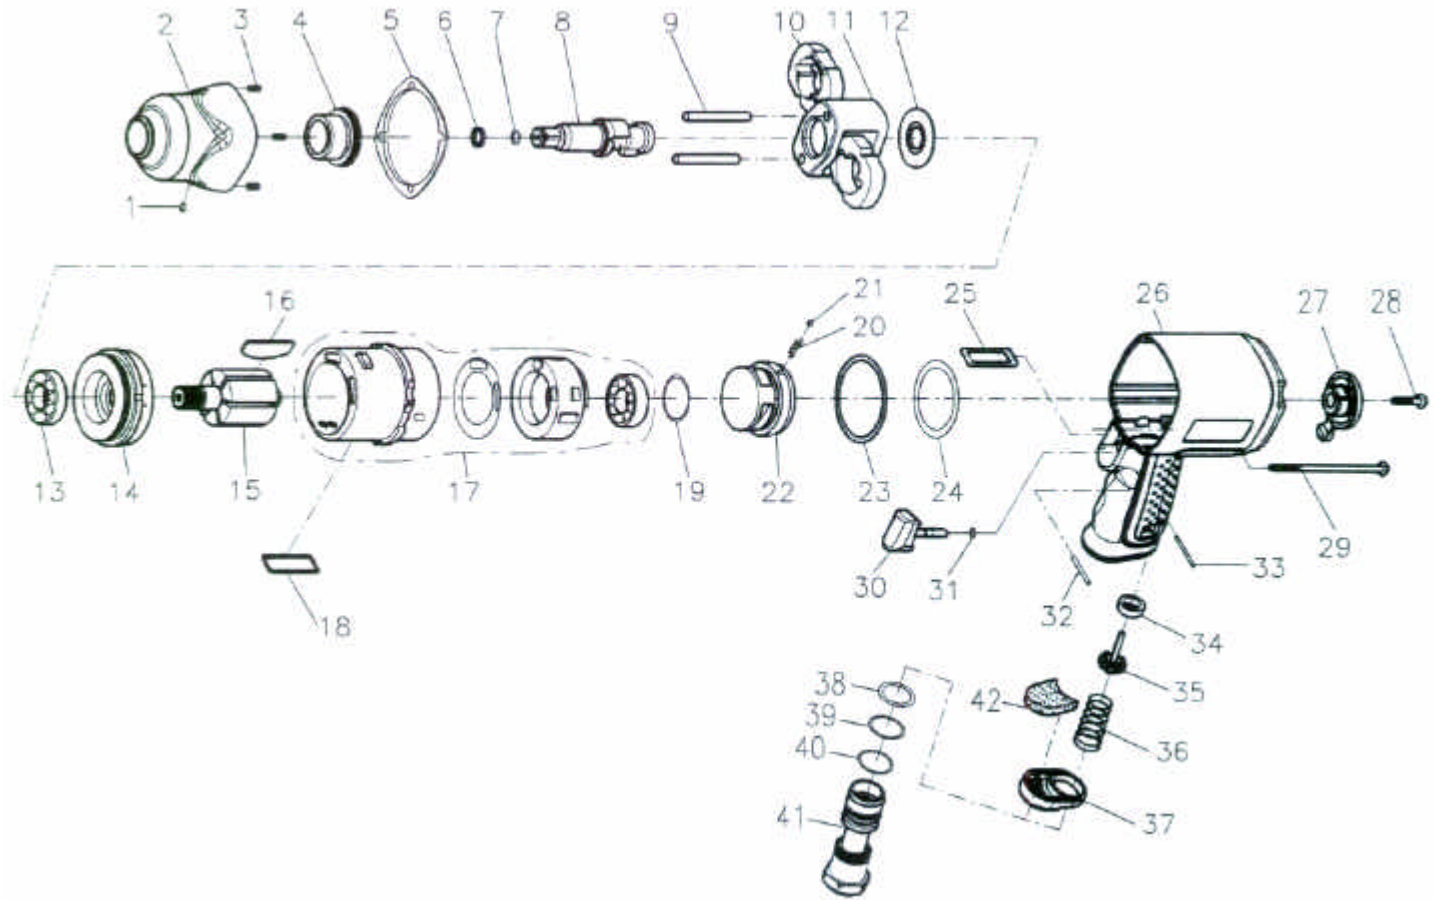

## GW-13SR/17SR 3/8" & 1/2" Composite Air Impact Wrench

### PARTS LIST

✳ : Consuming Part

Item No.	Part No.	Description	Qty.	Item No.	Part No.	Description	Qty.
1	13SR01	Grease Fitting	1	20	13SR20	Spring	1
2	13SR02	Hammer Case	1	21	13SR21	Steel Ball	1
3	13SR03	Inserts Recoil	4	22	13SR22	Regulator	1
4	13SR04	Anvil Bushing	1	23	13SR23	Rear Gasket	1
5	13SR05	Front Gasket	1	24	13SR24	Washer	1
6	13SR06A	Anvil Collar (3/8" Square)	1	25	13SR25	Air Channel Gasket	1
	13SR06B	Anvil Collar (1/2" Square)		26	13SR26	Motor Housing	1
7	13SR07A	O-Ring (3/8" Square)	1	27	13SR27	Regulator Knob	1
	13SR07B	O-Ring (1/2" Square)		28	13SR28	Cap Screw	1
8	13SR08A	Anvil (3/8" Square)	1	29	13SR29	Screw	4
	13SR08B	Anvil (1/2" Square)		30	13SR30	Trigger	1
9	13SR09	Hammer Pin	2	31	13SR31	O-Ring	1
10	13SR10	Hammer	2	32	13SR32	Spring Pin	1
11	13SR11	Hammer Cage	1	33	13SR33	Spring Pin	1
12	13SR12	Rear Washer	1	34	13SR34	Bushing	1
13	13SR13	Ball Bearing	1	35	13SR35	Valve Stem	1
14	13SR14	Front End Plate	1	36	13SR36	Spring	1
15	13SR15	Rotor	1	37	13SR37	Exhaust Deflector	1
16	13SR16	Rotor Blade	6	38	13SR38	O-Ring	1
17	13SR17A	Cylinder	1	39	13SR39	O-Ring	1
	13SR17B	Valve Sleeve Gasket	1	40	13SR40	O-Ring	1
	13SR17C	Valve Sleeve	1	41	13SR41A	Air Inlet (1/4" PF)	1
	13SR17D	Ball Bearing	1		13SR41B	Air Inlet (1/4" PT)	1
18	13SR18	Square Ring	1	13SR41C	Air Inlet (1/4" NPT)	1	
19	13SR19	O-Ring	1	42	13SR42	Non Woven	1