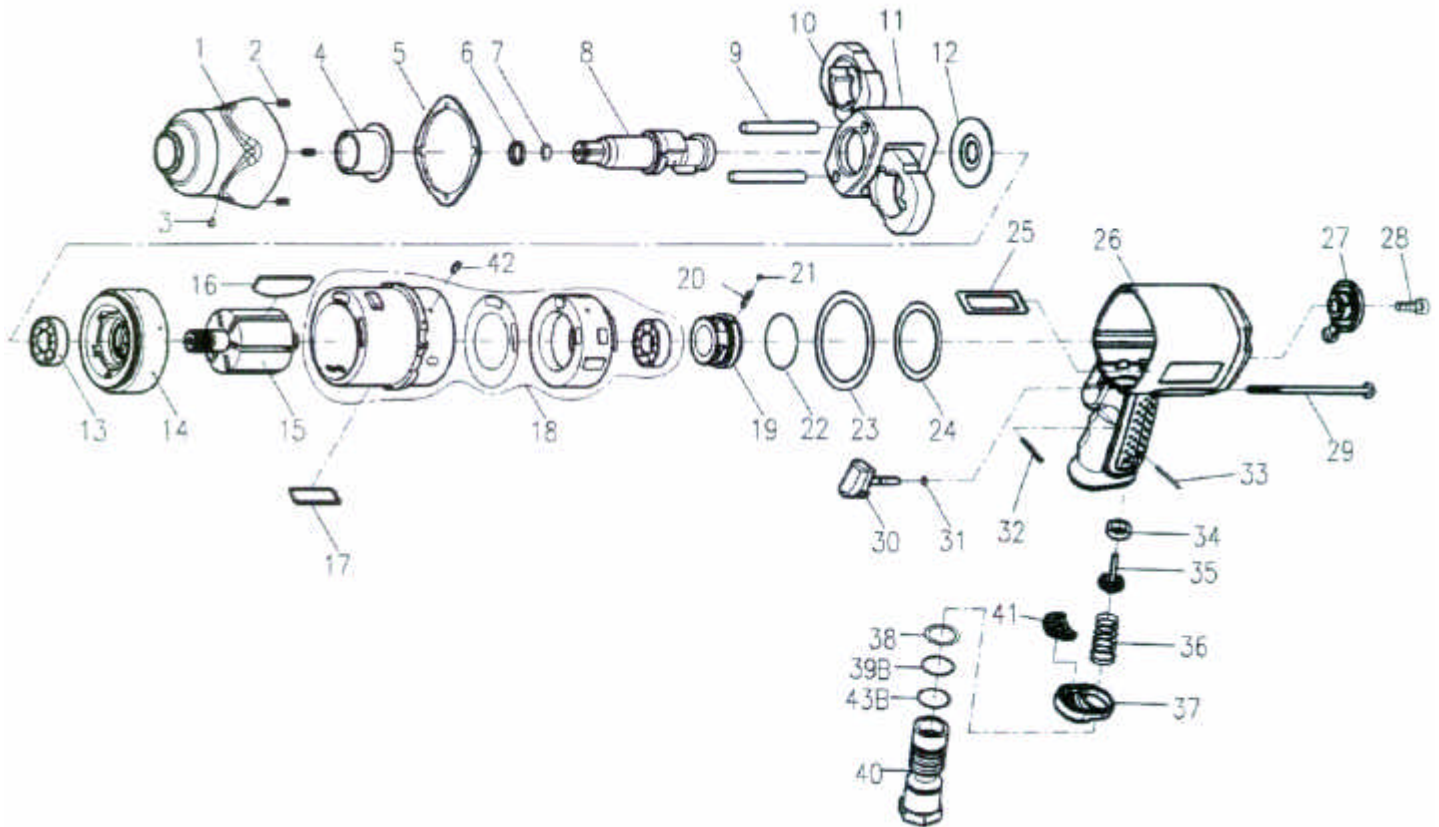

## GW-21SR 1/2" Composite Air Impact Wrench

### PARTS LIST

✳ : Consuming Part

Item No.	Part No.	Description	Qty.	Item No.	Part No.	Description	Qty.
1	21SR01	Hammer Case	1	22	21SR22	O-Ring	1
2	21SR02	Inserts Recoil	4	23	21SR23	Rear Gasket	1
3	21SR03	Grease Fitting	1	24	21SR24	Washer	1
4	21SR04	Anvil Bushing	1	25	21SR25	Air Channel Gasket	1
5	21SR05	Front Gasket	1	26	21SR26	Motor Housing	1
6	21SR06	Anvil Collar	1	27	21SR27	Regulator Knob	1
7	21SR07	O-Ring	1	28	21SR28	Cap Screw	1
8	21SR08	Anvil	1	29	21SR29	Screw	4
9	21SR09	Hammer Pin	2	30	21SR30	Trigger	1
10	21SR10	Hammer	2	31	21SR31	O-Ring	1
11	21SR11	Hammer Cage	1	32	21SR32	Spring Pin	1
12	21SR12	Rear Washer	1	33	21SR33	Spring Pin	1
13	21SR13	Ball Bearing	1	34	21SR34	Bushing	1
14	21SR14	Front End Plate	1	35	21SR35	Valve Stem	1
15	21SR15	Rotor	1	36	21SR36	Spring	1
16	21SR16	Rotor Blade	6	37	21SR37	Exhaust Deflector	1
17	21SR17	Square Ring	1	38	21SR38	O-Ring	1
18	21SR18a	Cylinder	1	39B	21SR39B	O-Ring	1
	21SR18b	Valve Sleeve Gasket		40	21SR40a	Air Inlet (1/4" PF)	1
	21SR18c	Valve Sleeve			21SR40b	Air Inlet (1/4" PT)	
	21SR18d	Ball Bearing			21SR40c	Air Inlet (1/4" NPT)	
19	21SR19	Regulator	1	41	21SR41	Muffler	1
20	21SR20	Spring	1	42	21SR42	Pin	1
21	21SR21	Steel Ball	1	43B	21SR43	O-Ring	1