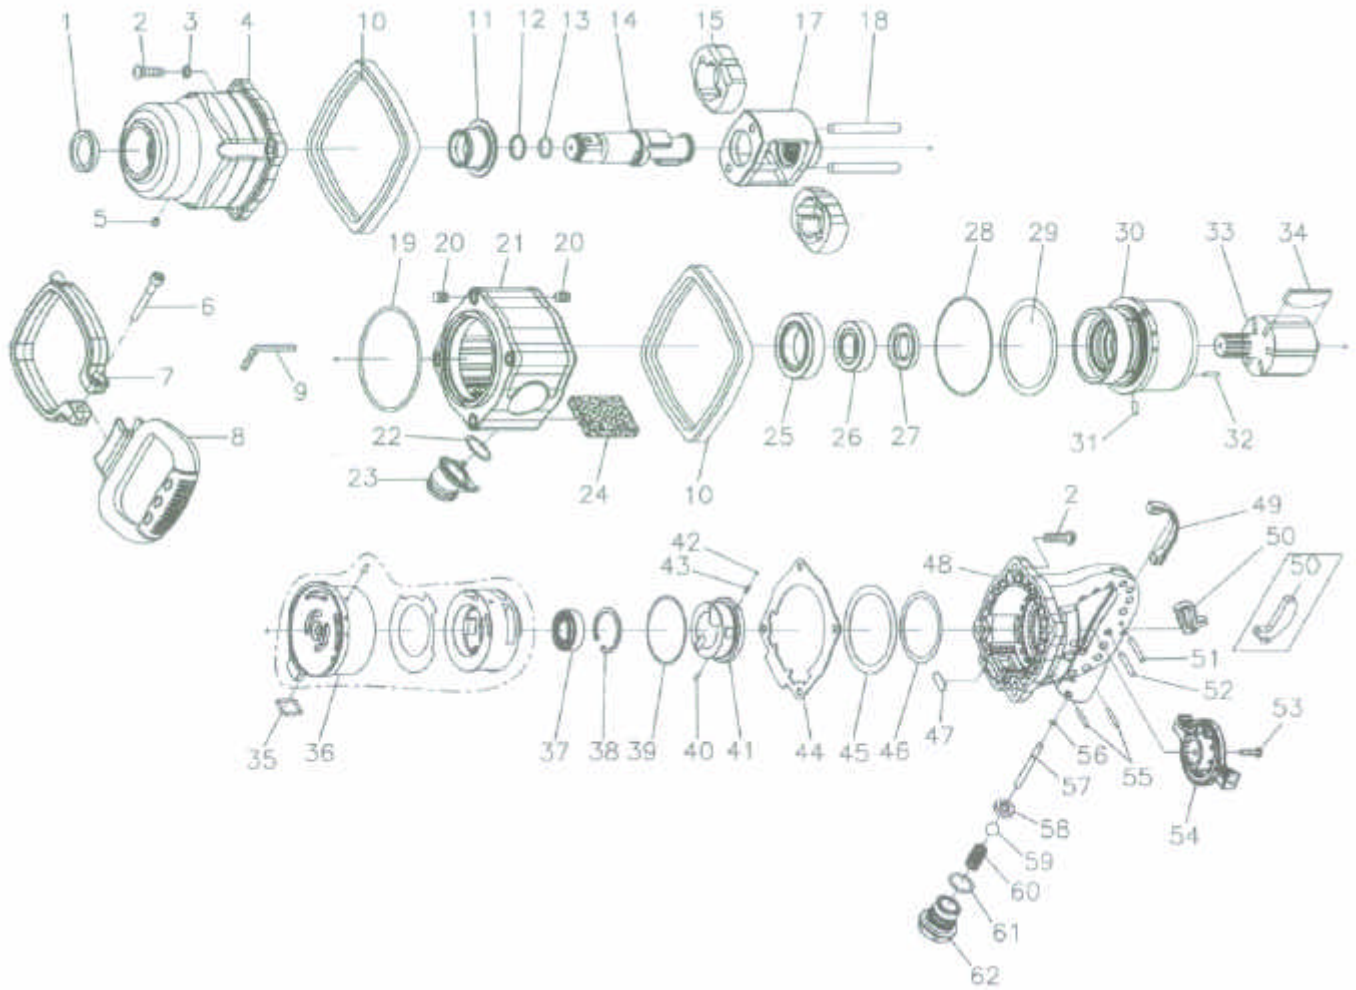

GISON Pneumatic Tools

GW-45SL 1" Composite Heavy Duty Air Impact Wrench

PARTS LIST

✳ : Consuming Part

No.	Part No.	Description	Qty.	No.	Part No.	Description	Qty.	No.	Part No.	Description	Qty.
1	45SL01	Oil Seal	1	24	45SL24	Muffler	1	44	45SL44	Gasket	1
2	45SL02	Cap Screw	8	25	45SL25	Ball Bearing	1	45	45SL45	Rear Gasket	1
3	45SL03	Spring Washer	4	26	45SL26	Ball Bearing	1	46	45SL46	Washer	1
4	45SL04	Hammer Case	1	27	45SL27	Oil Seal	1	47	45SL47	Plate	1
5	45SL05	Grease Fitting	1	28	45SL28	O-Ring	1	48	45SL48	Handle Frame	1
6	45SL06	Cap Screw	1	29	45SL29	Gasket	1	49	45SL49	Rubber Protector	1
7	45SL07	Handle Clamper	1	30	45SL30	Cylinder	1	50	45SL50A	Trigger (Inner)	1
8	45SL08	D-Type Handle	1	31	45SL31	Spring Pin	1		45SL50B	Trigger (Outer)	
9	45SL09	6mm Hex. Wrench	1	32	45SL32	Spring Pin	1	51	45SL51	Pin	1
10	45SL10	Housing Band	2	33	45SL33	Rotor	1	52	45SL52	Spring	1
11	45SL11	Anvil Bushing	1	34	45SL34	Rotor Blade	6	53	45SL53	Cap Screw	1
12	45SL12	Anvil Collar	1	35	45SL35	Square Ring	1	54	45SL54	Reverse Knob	1
13	45SL13	O-Ring	1	36	45SL36A	Rear End Plate	1	55	45SL55	Spring	2
14	45SL14A	Anvil	1		45SL36B	Valve Sleeve Gasket	1	56	45SL56	O-Ring	1
	45SL14B	7"Anvil			45SL36C	Valve Sleeve	1	57	45SL57	Valve Stem	1
15	45SL15	Hammer	2		45SL36D	Pin	1	58	45SL58	Bushing	1
17	45SL17	Hammer Cage	1	37	45SL37	Ball Bearing	1	59	45SL59	Steel Ball	1
18	45SL18	Hammer Pin	2	38	45SL38	Snap	1	60	45SL60	Spring	1
19	45SL19	O-Ring	1	39	45SL39	O-Ring	1	61	45SL61	O-Ring	1
20	45SL20	Insert Recoil	8	40	45SL40	Spring Pin	1	62	45SL62A	Air Inlet (1/2"PT)	1
21	45SL21	Motor Housing	1	41	45SL41	Reverse Valve	1		45SL62B	Air Inlet (1/2"NPT)	
22	45SL22	O-Ring	1	42	45SL42	Steel Ball	1				
23	45SL23	Hose Adapter	1	43	45SL43	Spring	1				