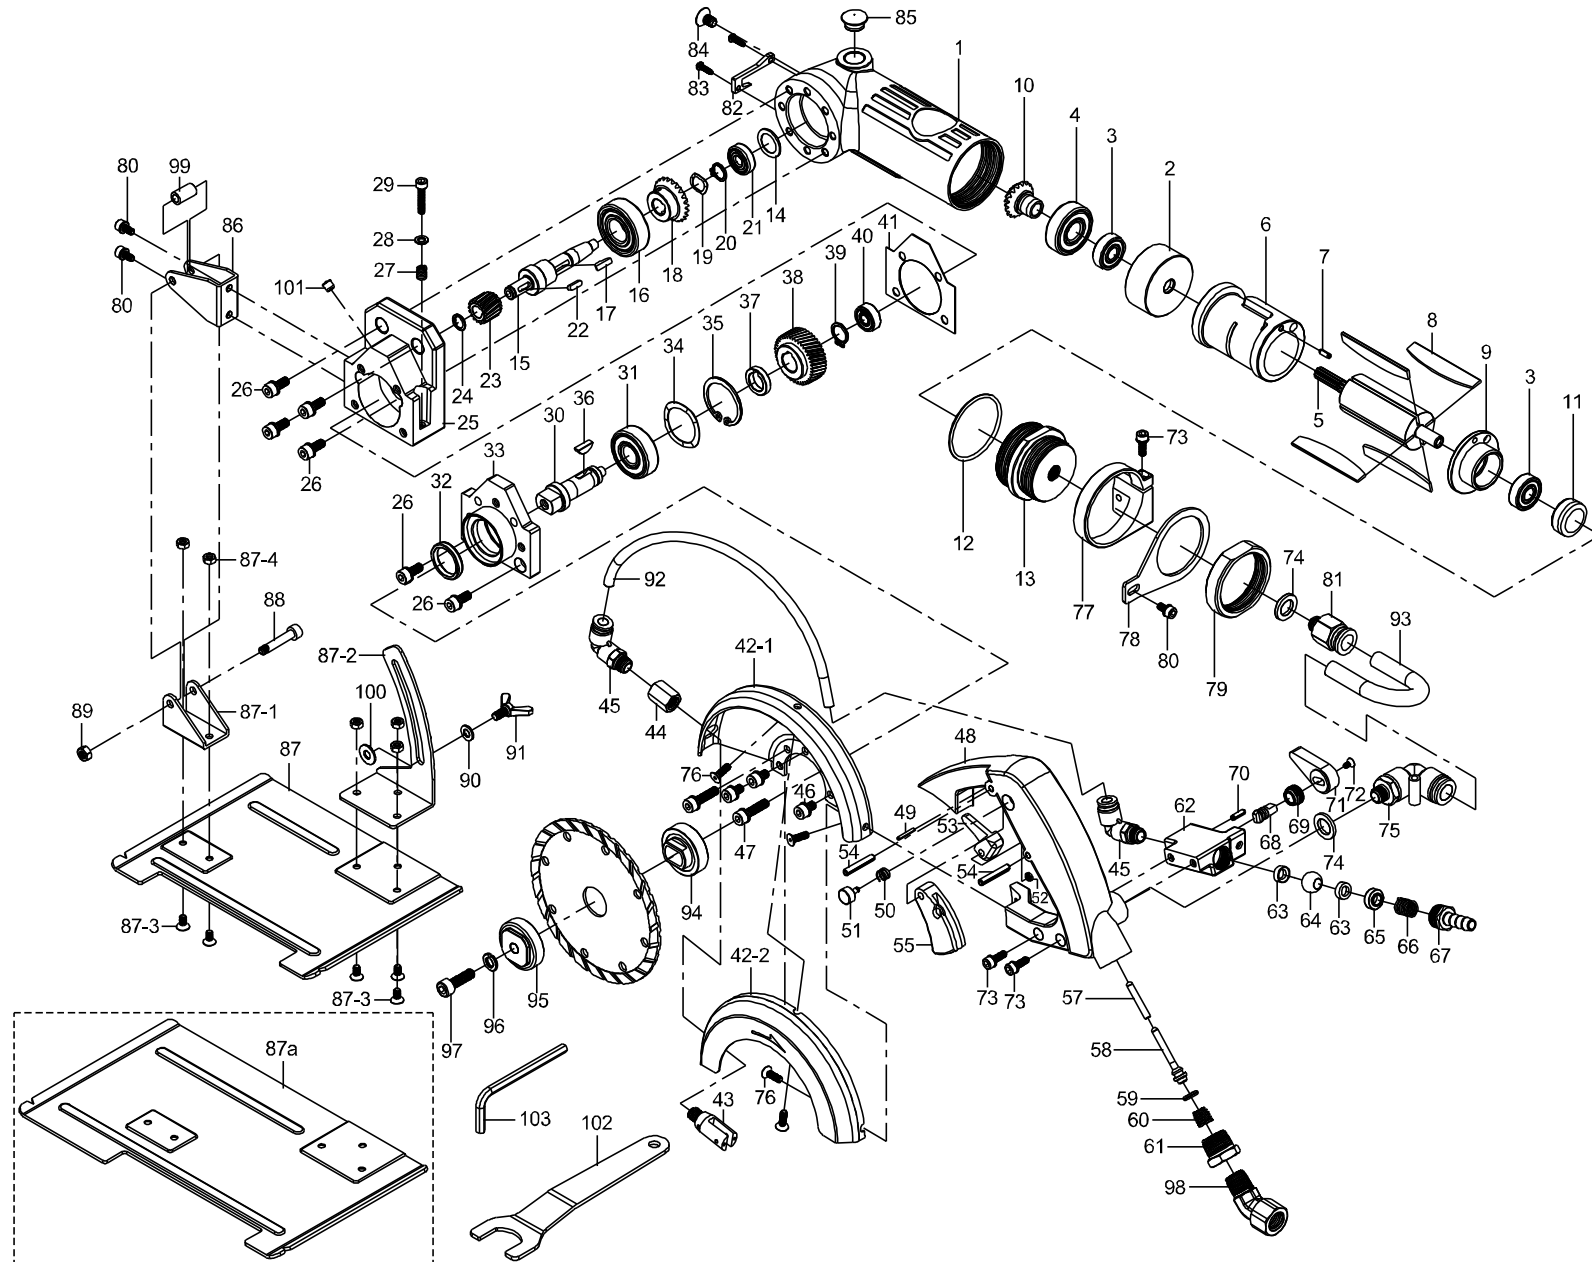

GISON Pneumatic Tools

GPW-227 Wet Air Cutting Saw(W/O Cutting Blade)

PARTS LIST

✿ :Consuming Part

Item No.	Part No.	Description	Qty.	Item No.	Part No.	Description	Qty.	Item No.	Part No.	Description	Qty.
1	227832001	Body	1	38	227A10900	Spiral Gear	1	75	227SQL1001	Quick Joint, L-type	1
2	829023	Front Plate	1	39	C12	Retaining Ring	1	76	MT007	Screw	4
3	B608ZZ	Ball Bearing	2	40	B606ZZ	Ball Bearing	1	77	227A60000	Angle Setting Ring	1
4	B6201ZZ	Ball Bearing	1	41	227A10201	Gasket	1	78	227A40100	Fix Plate	1
5	832024	Rotor	1	42-1	227A70200	Disc Guard	1	79	227A40200	Coupling Nut	1
6	829022GH	Cylinder	1	42-2	227A70201	Shroud	1	80	CAP024	Allen Screw	3
7	SP025	Spring Pin	1	43	227A70000	Water Exit	1	81	227SQC1001	Quick Joint	1
8	829019	Blade	4	44	227A70100	Water Exit Nut	1	82	227A40300	Exhaust Cover	1
9	829018	Rear Plate	1	45	227SQL601	Quick Joint, L-type	2	83	TP3X10	Self Tapping Screw	2
10	832015	Pinion Gear	1	46	CAP017	Allen Screw	3	84	MT001	Screw	1
11	829015	Rubber Cap	1	47	CAP016	Allen Screw	2	85	221A20503	Cap	1
12	OR032	O-Ring	1	48	227A30100	Handle	1	86	227A10400	Joint Piece	1
13	227A40000	Lock Ring	1	49	SP013	Spring Pin	1	87	227A10500N	Base	1
14	832019	Spacer	1	50	S055	Spring	1	87a	227A10501	Base	1
15	227A10000	Main Shaft	1	51	227A30400	Push Button	1	87-1	227A10300	Support Frame	1
16	B6202ZZ	Bearing	1	52	227A30500	Fix Nut	1	87-2	227A60100	Angle Index	1
17	KR002	Key	1	53	227A30200	Trigger Lock	1	87-3	MC010	Screw	5
18	832010B	Bevel Gear	1	54	SP016	Spring Pin	2	87-4	NH4	Nut	5
19	WW10	Wave Washer	1	55	227A30300	Trigger	1	88	CAP040	Allen Screw	1
20	C10	Retaining Ring	1	57	227A30101	Pin	1	89	NH5	Nut	1
21	B626ZZ	Ball Bearing	1	58	832059	Pin	1	90	T5X10	Flat Washer	1
22	KC004	Key	1	59	OR034	O-Ring	1	91	MR5X10	Butterfly Nut	1
23	227A10800	Spiral Gear	1	60	S022	Spring	1	92	227AH06	Water Pipe	1
24	C8-I	Retaining Ring	1	61	832057	Air Inlet Screw	1	93	227AH10	Air Inlet Pipe	1
25	227A10100	Gear Box	1	62	227A50000	Water Valve Seat	1	94	227A20400	Disc Receiver (20mm)	1
26	CAP005	Allen Screw	6	63	221A20100	Bushing	2		227A20400N	Disc Receiver (22mm)	
27	S072	Spring	1	64	221A20101	Ball Valve	1	95	227A20401	Disc Nut	1
28	T4X8	Flat Washer	1	65	227A50300	Copper Bushing	1	96	SPW6	Spring Washer	1
29	CAP033	Allen Screw	1	66	S073	Spring	1	97	CAP041	Allen Screw	1
30	227A10700	Gear Shaft	1	67	227A50200	Water Valve Joint	1	98	227TB4502	Air Joint	1
31	B6201ZZ	Ball Bearing	1	68	221A20200	Shaft	1	99	227A10401	Bushing	1
32	SG019	Oil Seal	1	69	227A50100	Screw	1	100	227A60200	Stopper	1
33	227A10200	Gear Seat	1	70	SP001	Spring Pin	1	101	221A10800	Grease Hole	1
34	WW24	Wave Washer	1	71	227A50400	Water Valve	1	102	301T60000	Stop Spanner	1
35	R32	Retaining Ring	1	72	MT005	Screw	1	103	420068	Allen Wrench	1
36	KR006	Key	1	73	CAP007	Allen Screw	3				
37	227A10600	Spacer	1	74	227A30600	Joint Washer	2~3				